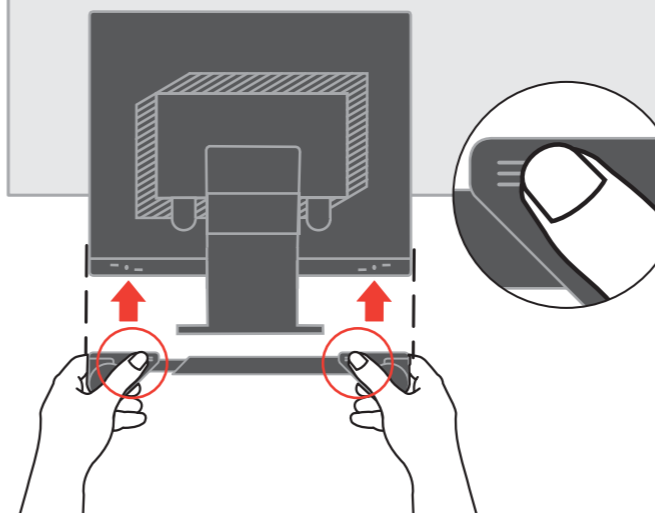

- Do not print
PMS 354 CV
- PMS 354 CV
indicates
printed area
and crop marks

Colors
- PMS Process
Black
- PMS Red 032

Paper
-60# Uncoated
Cover stock

- 14x11.5 inches
- Crop marks
indicate cutting
edges

1

2

3

4

5

6

7

8

9

10

© Copyright Lenovo 2005.
All Rights Reserved.