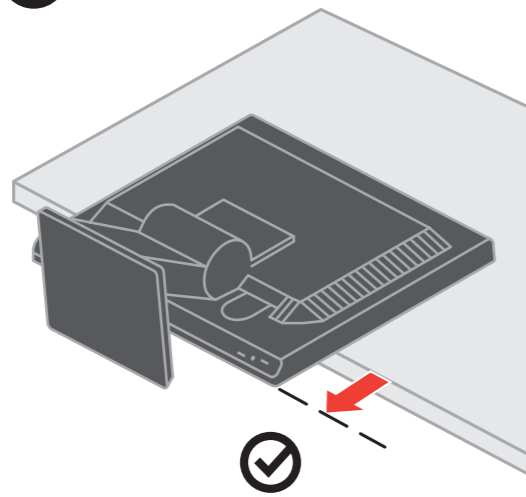

- Do not print
PMS 354 CV
- PMS 354 CV
indicates
printed area
and crop marks

Colors
- PMS Process
Black
- PMS Red 032

Paper
-60# Uncoated
Cover stock

- 14x11.5 inches
- Crop marks
indicate cutting
edges

1

2

3

4

5

6

7

8

9

10

© Copyright Lenovo 2005.
All Rights Reserved.