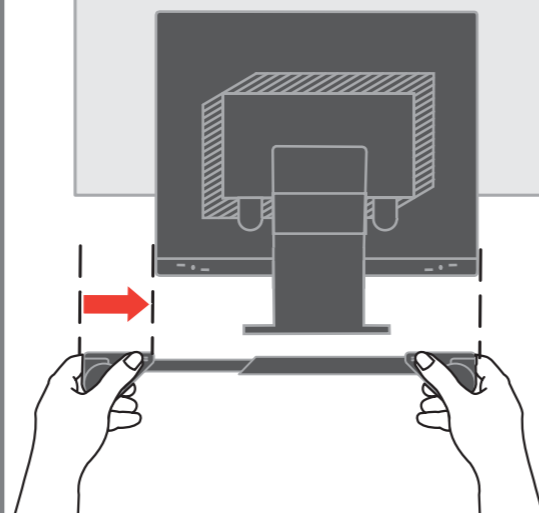

- Do not print
PMS 354 CV
- PMS 354 CV
indicates
printed area
and crop marks

Colors
- PMS Process
Black
- PMS Red 032

Paper
-60# Uncoated
Cover stock

- 14x11.5 inches
- Crop marks
indicate cutting
edges

1

2

3

4

5

6

7

8

9

10

© Copyright Lenovo 2005.
All Rights Reserved.