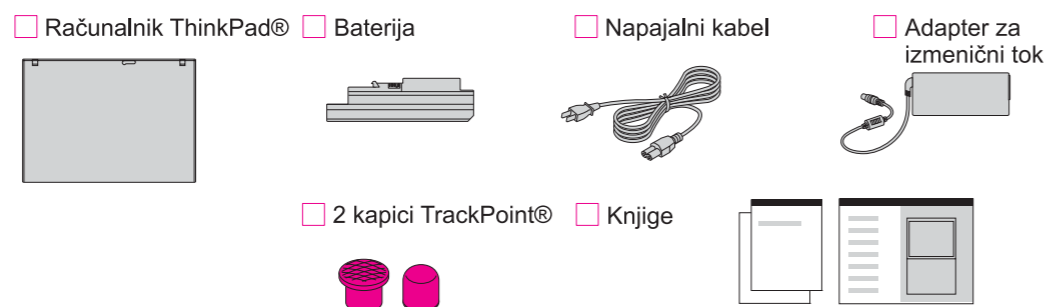

Z60m series Setup Poster

P/N 39T6081

07/11/2005

Size : 11x14 inches

Color : 2 color job = ■ Process Black (This plate must be printed in PMS Process Black C)

■ Process Magenta (This plate must be printed in PMS 032cvc)

Font : IBM Fonts and Helvetica Neue Family

Material : 100 gsm gloss art paper (Use 100% recycled paper in only Japan.)

Blue line shows die-cut. DO NOT PRINT.

Please change the barcode No.

Please change the country name if the poster is printed in other than China.

ThinkPad®

Navodila za začetno namestitev

Za podrobnejše informacije pritisnite gumb ThinkVantage.

1 Razpakirajte:

* V opombah si preberite o nenavedenih, manjkajočih ali poškodovanih predmetih in obnovitveni CD plošči.

- Navodila za namestitev (ta list)
- Priročnik za servis in odpravljanje težav
- Ostali dodatki ali letaki

Opomba: Pred uporabo računalnika si preberite varnostna obvestila v Priročniku za servis in odpravljanje težav.

2 Namestite baterijo: Baterija je pripravljena za uporabo.