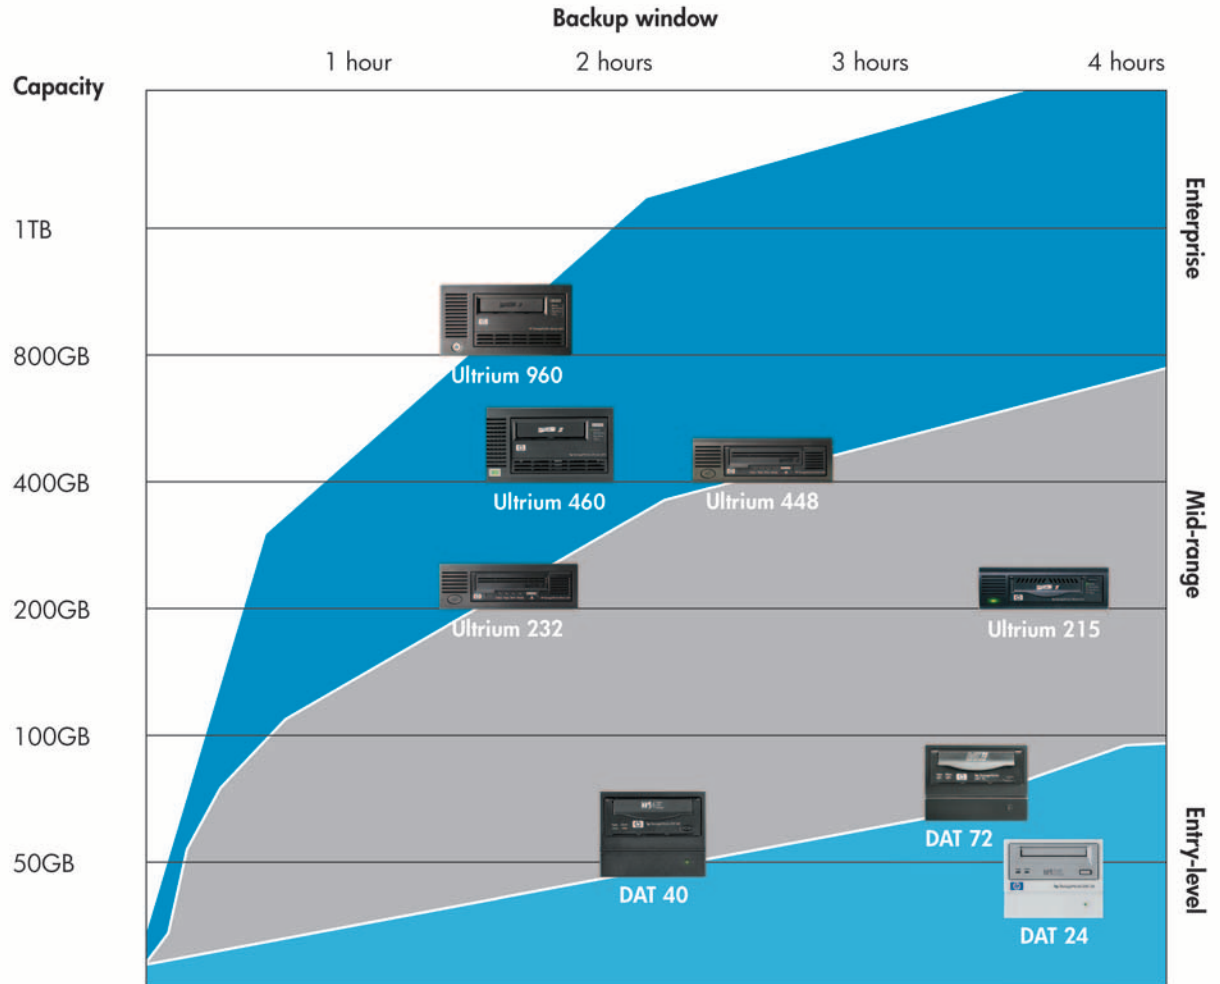

HP StorageWorks direct-attach tape solutions

HP StorageWorks direct-attach tape solutions offer maximum capacity and optimal performance.

*Capacity and performance based on a 2:1 compression ratio.

**Backup Window calculation based on the time required to fill a single cartridge

© 2005 Hewlett-Packard Development Company, L.P. The information contained herein is subject to change without notice. The only warranties for HP products and services are set forth in the express warranty statements accompanying such products and services. Nothing herein should be construed as constituting an additional warranty. HP shall not be liable for technical or editorial errors or omissions contained herein.

5982-9820EN Rev. 4, August 2005

For more information, visit www.hp.com/go/tape.