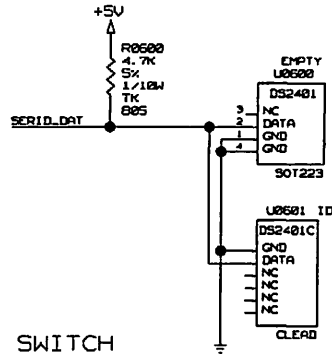

COMPANY CONFIDENTIAL - DO NOT COPY

PARALLEL PORT

SERIAL PORT

SERIAL ID

BULK BYPASS

"UFO" MOUNTING HOLES

INTERRUPT SWITCH

SPARE HEADER

JTAG PORT (FOR ALTERA IN-SYSTEM PROG)

POWER CONNECTOR

DRAWING
 TITLE=PENOE2
 ABBREV=PKO
 LAST_MODIFIED=Thu Aug 8 21:55:34 1998

WEBTV NETWORKS, INC.			
TITLE:	PARALLEL AND MISC.		DATE:
APPROVED:	ENGINEER:	JIM KELLY	REVISION: 0.1
			PAGE: 6 OF 9