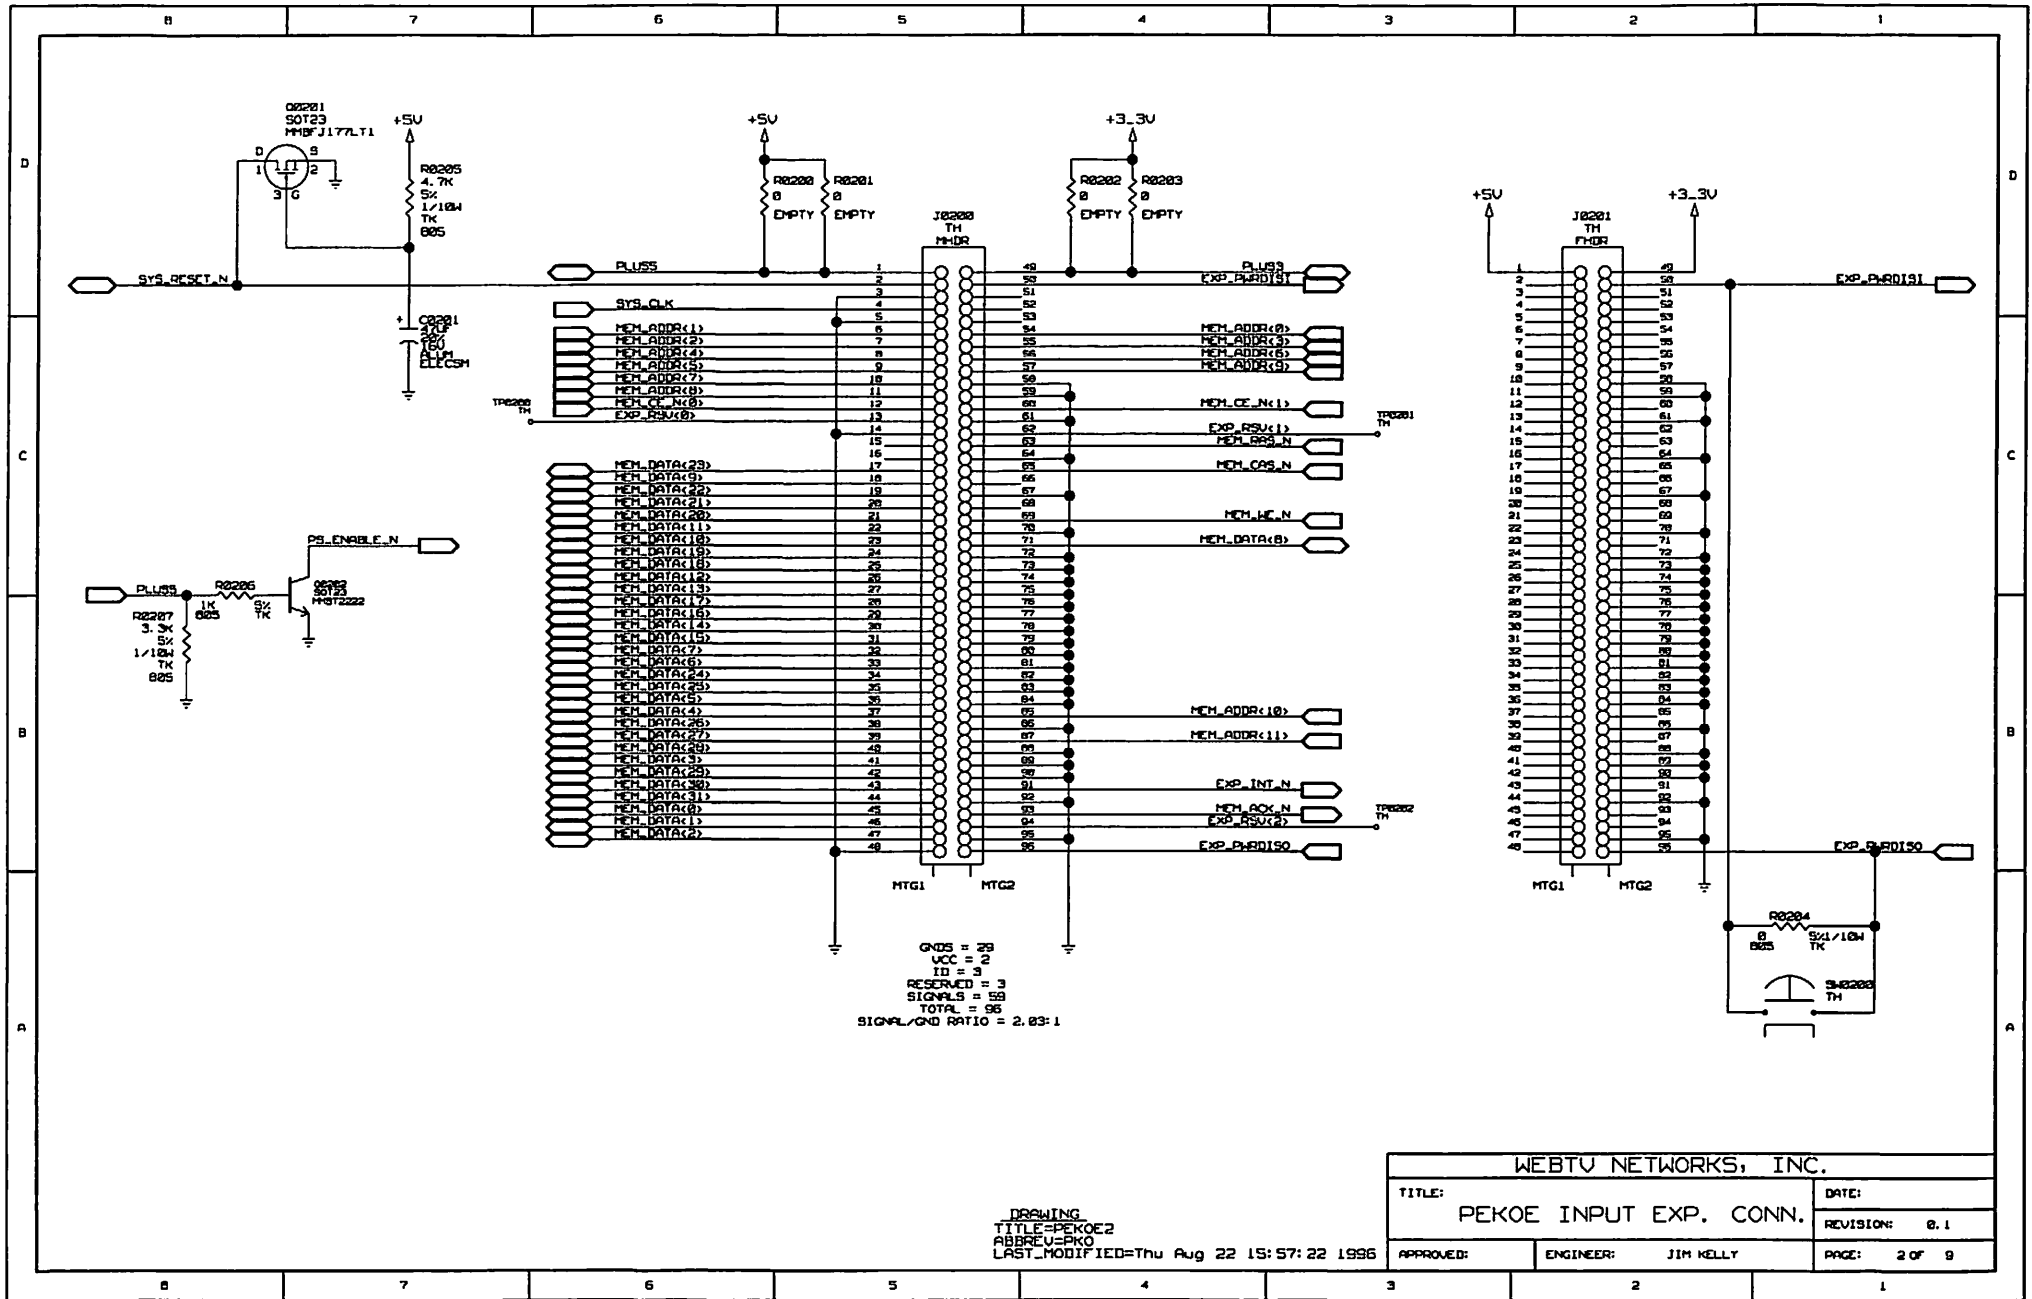

COMPANY CONFIDENTIAL - DO NOT COPY