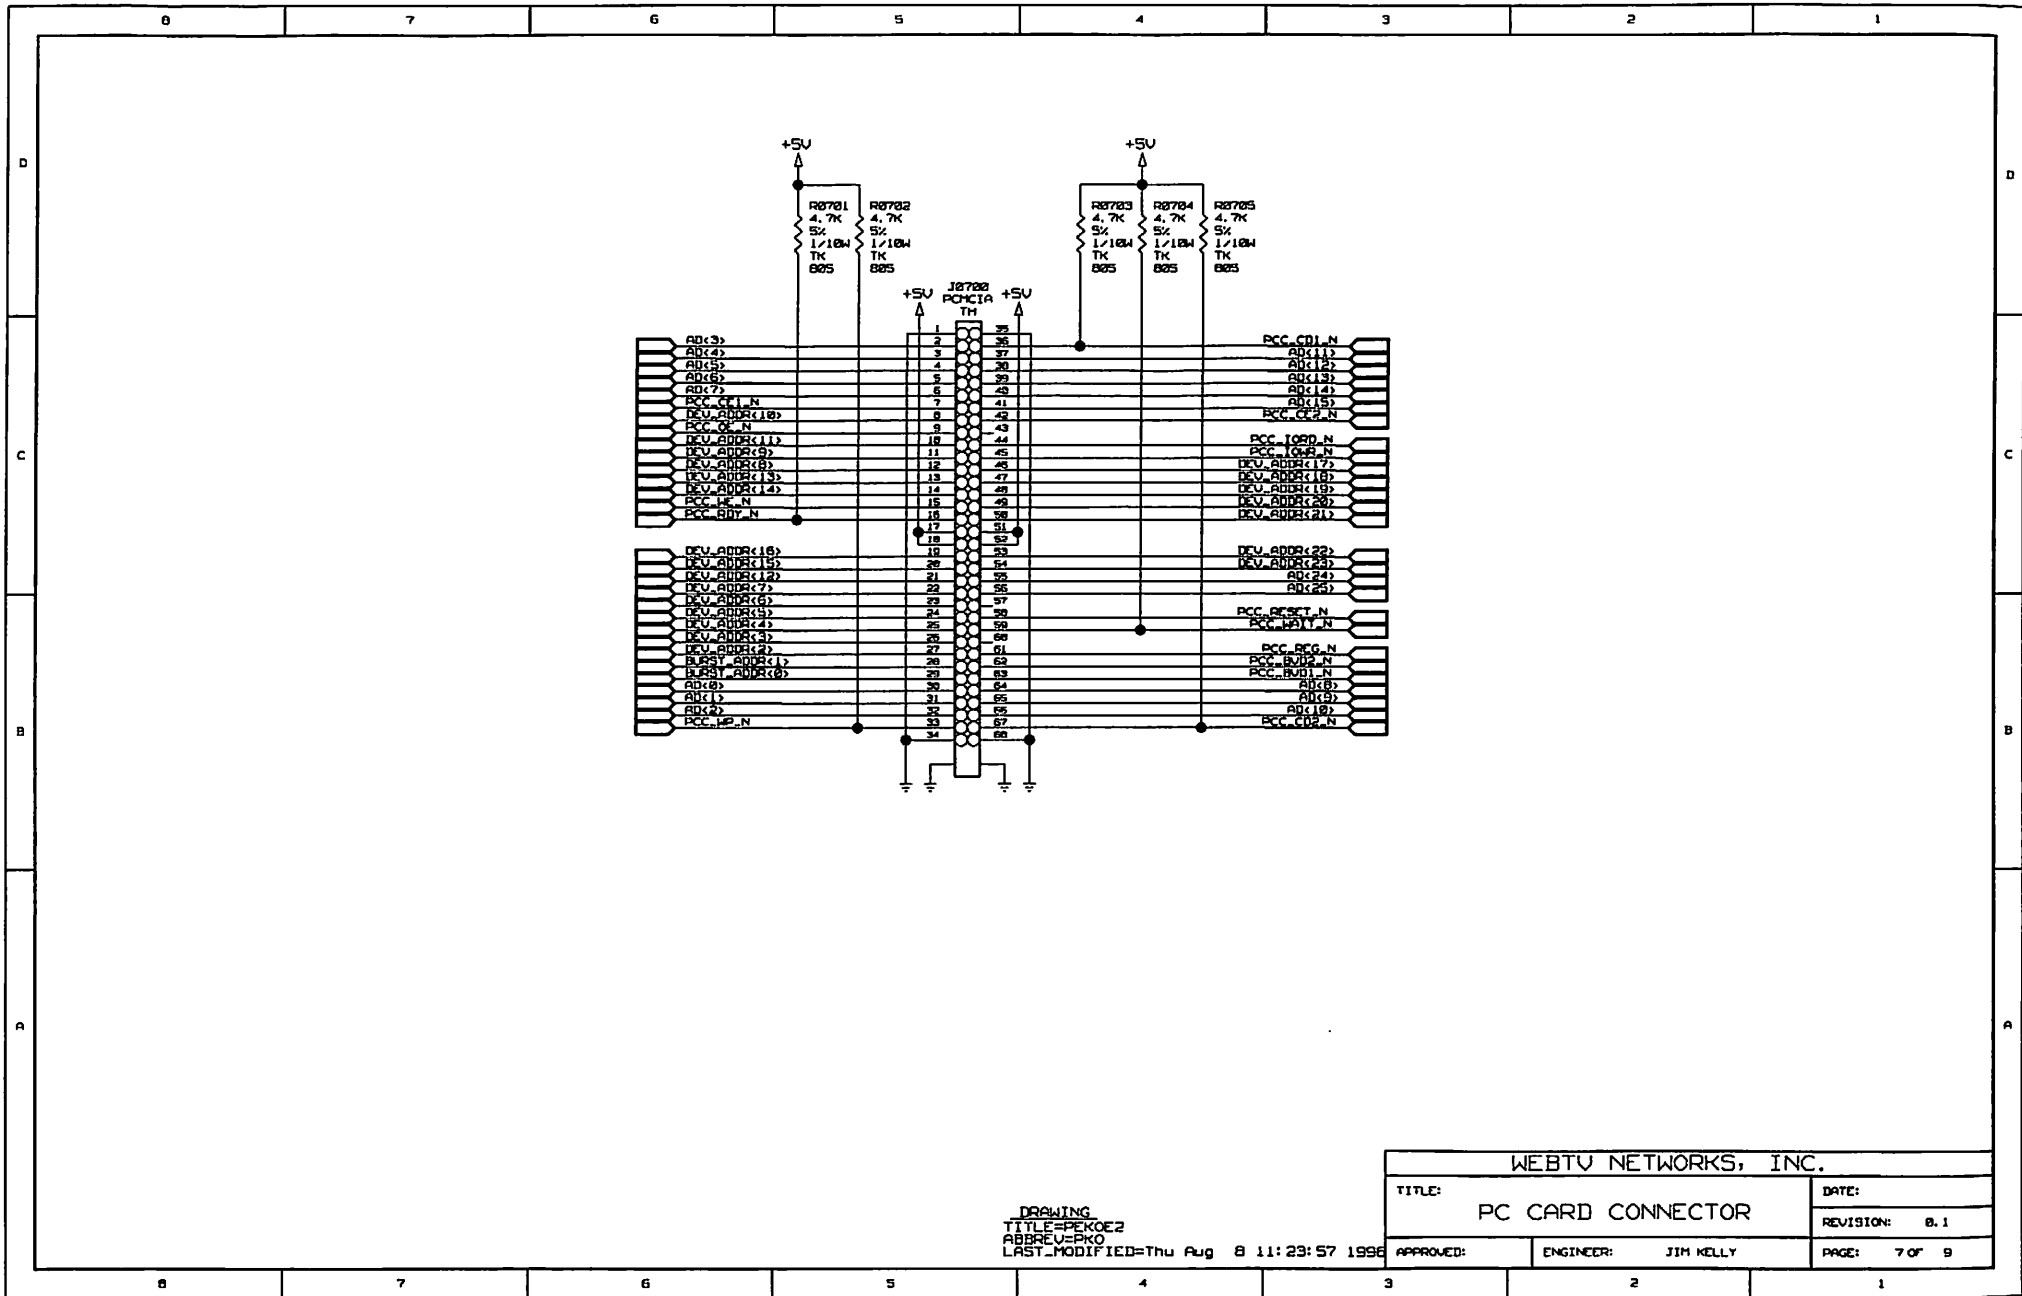

JTAG PORT (FOR ALTERA IN-SYSTEM PROG)

POWER CONNECTOR

DRAWING
 TITLE=PENOE2
 ABBREV=PKO
 LAST_MODIFIED=Thu Aug 8 21:55:34 1998

WEBTV NETWORKS, INC.			
TITLE:	PARALLEL AND MISC.		DATE:
APPROVED:	ENGINEER:	JIM KELLY	REVISION: 0.1
			PAGE: 6 OF 9