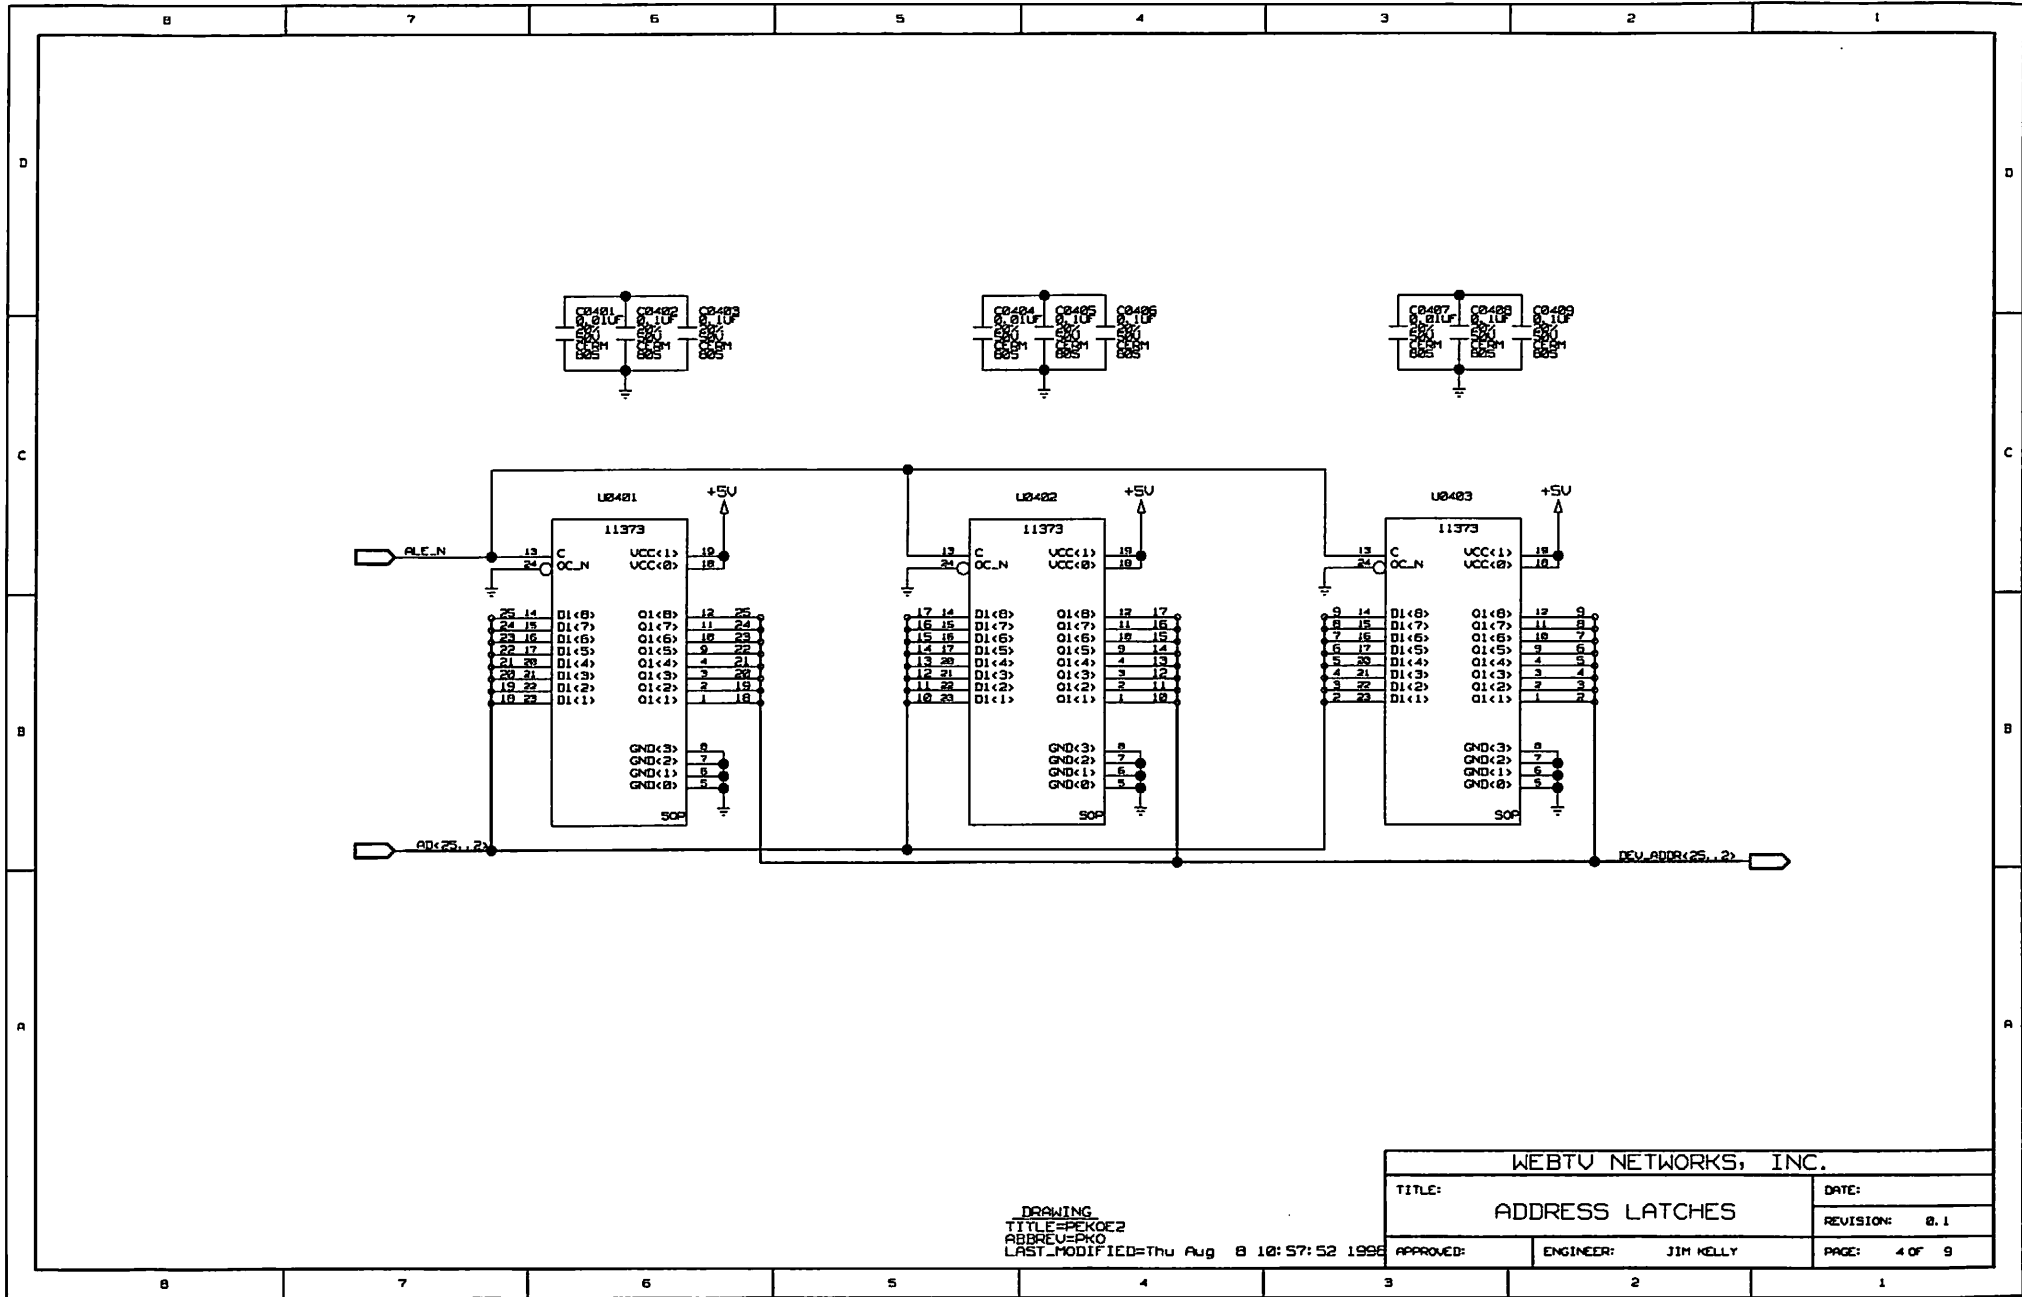

DRAWING
TITLE=PEKOE2
ABBRE=PRO
LAST_MODIFIED=Thu Aug 8 10:57:52 1996

WEBTV NETWORKS, INC.	
TITLE: ADDRESS LATCHES	DATE:
APPROVED:	REVISION: 0.1
ENGINEER: JIM KELLY	PAGE: 4 OF 9

COMPANY CONFIDENTIAL - DO NOT COPY