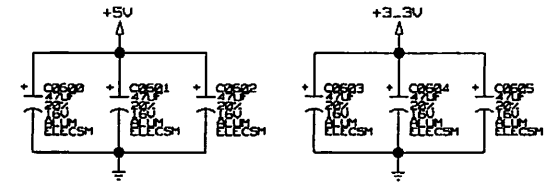

BULK BYPASS