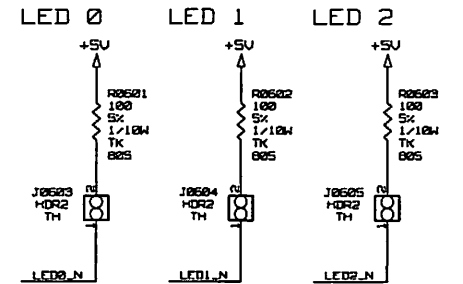

COMPANY CONFIDENTIAL - DO NOT COPY

PARALLEL PORT

SERIAL PORT

SERIAL ID

BULK BYPASS

"UFO" MOUNTING HOLES

INTERRUPT SWITCH

SPARE HEADER

JTAG PORT (FOR ALTERA IN-SYSTEM PROG)

POWER CONNECTOR

DRAWING
 TITLE=PENOE2
 ABBREV=PKO
 LAST_MODIFIED=Thu Aug 8 21:55:34 1998

WEBTV NETWORKS, INC.			
TITLE:	PARALLEL AND MISC.		DATE:
APPROVED:	ENGINEER:	JIM KELLY	REVISION: 0.1
			PAGE: 6 OF 9