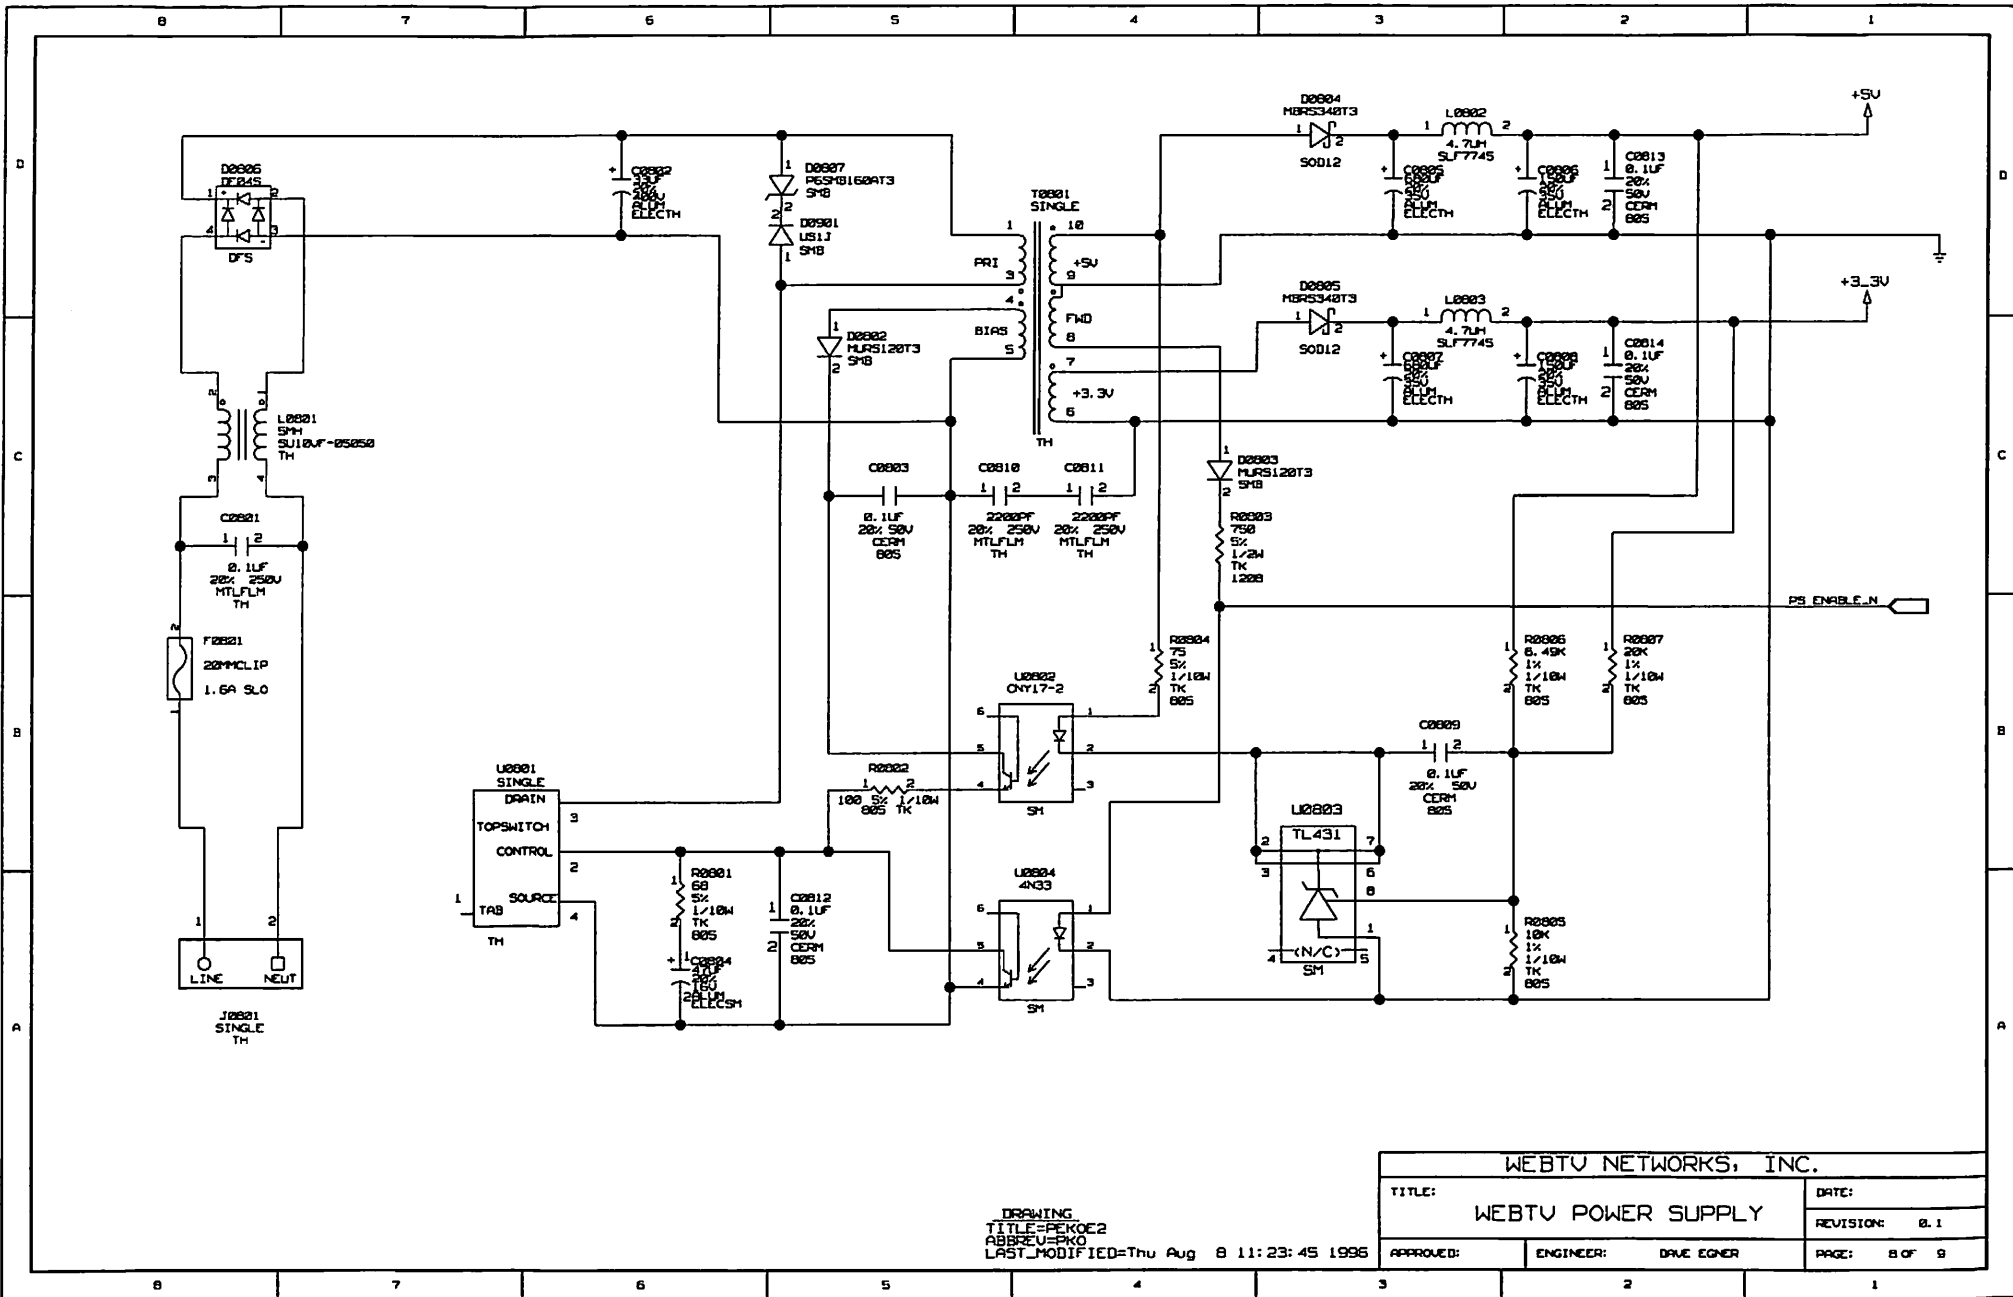

DRAWING
TITLE=PEKOE2
ABBREV=PRO
LAST_MODIFIED=Thu Aug 8 11:23:45 1996

WEBTV NETWORKS, INC.	
TITLE: WEBTV POWER SUPPLY	DATE:
APPROVED:	REVISION: 0.1
ENGINEER: DAVE EGNER	PAGE: 8 OF 9

COMPANY CONFIDENTIAL - DO NOT COPY