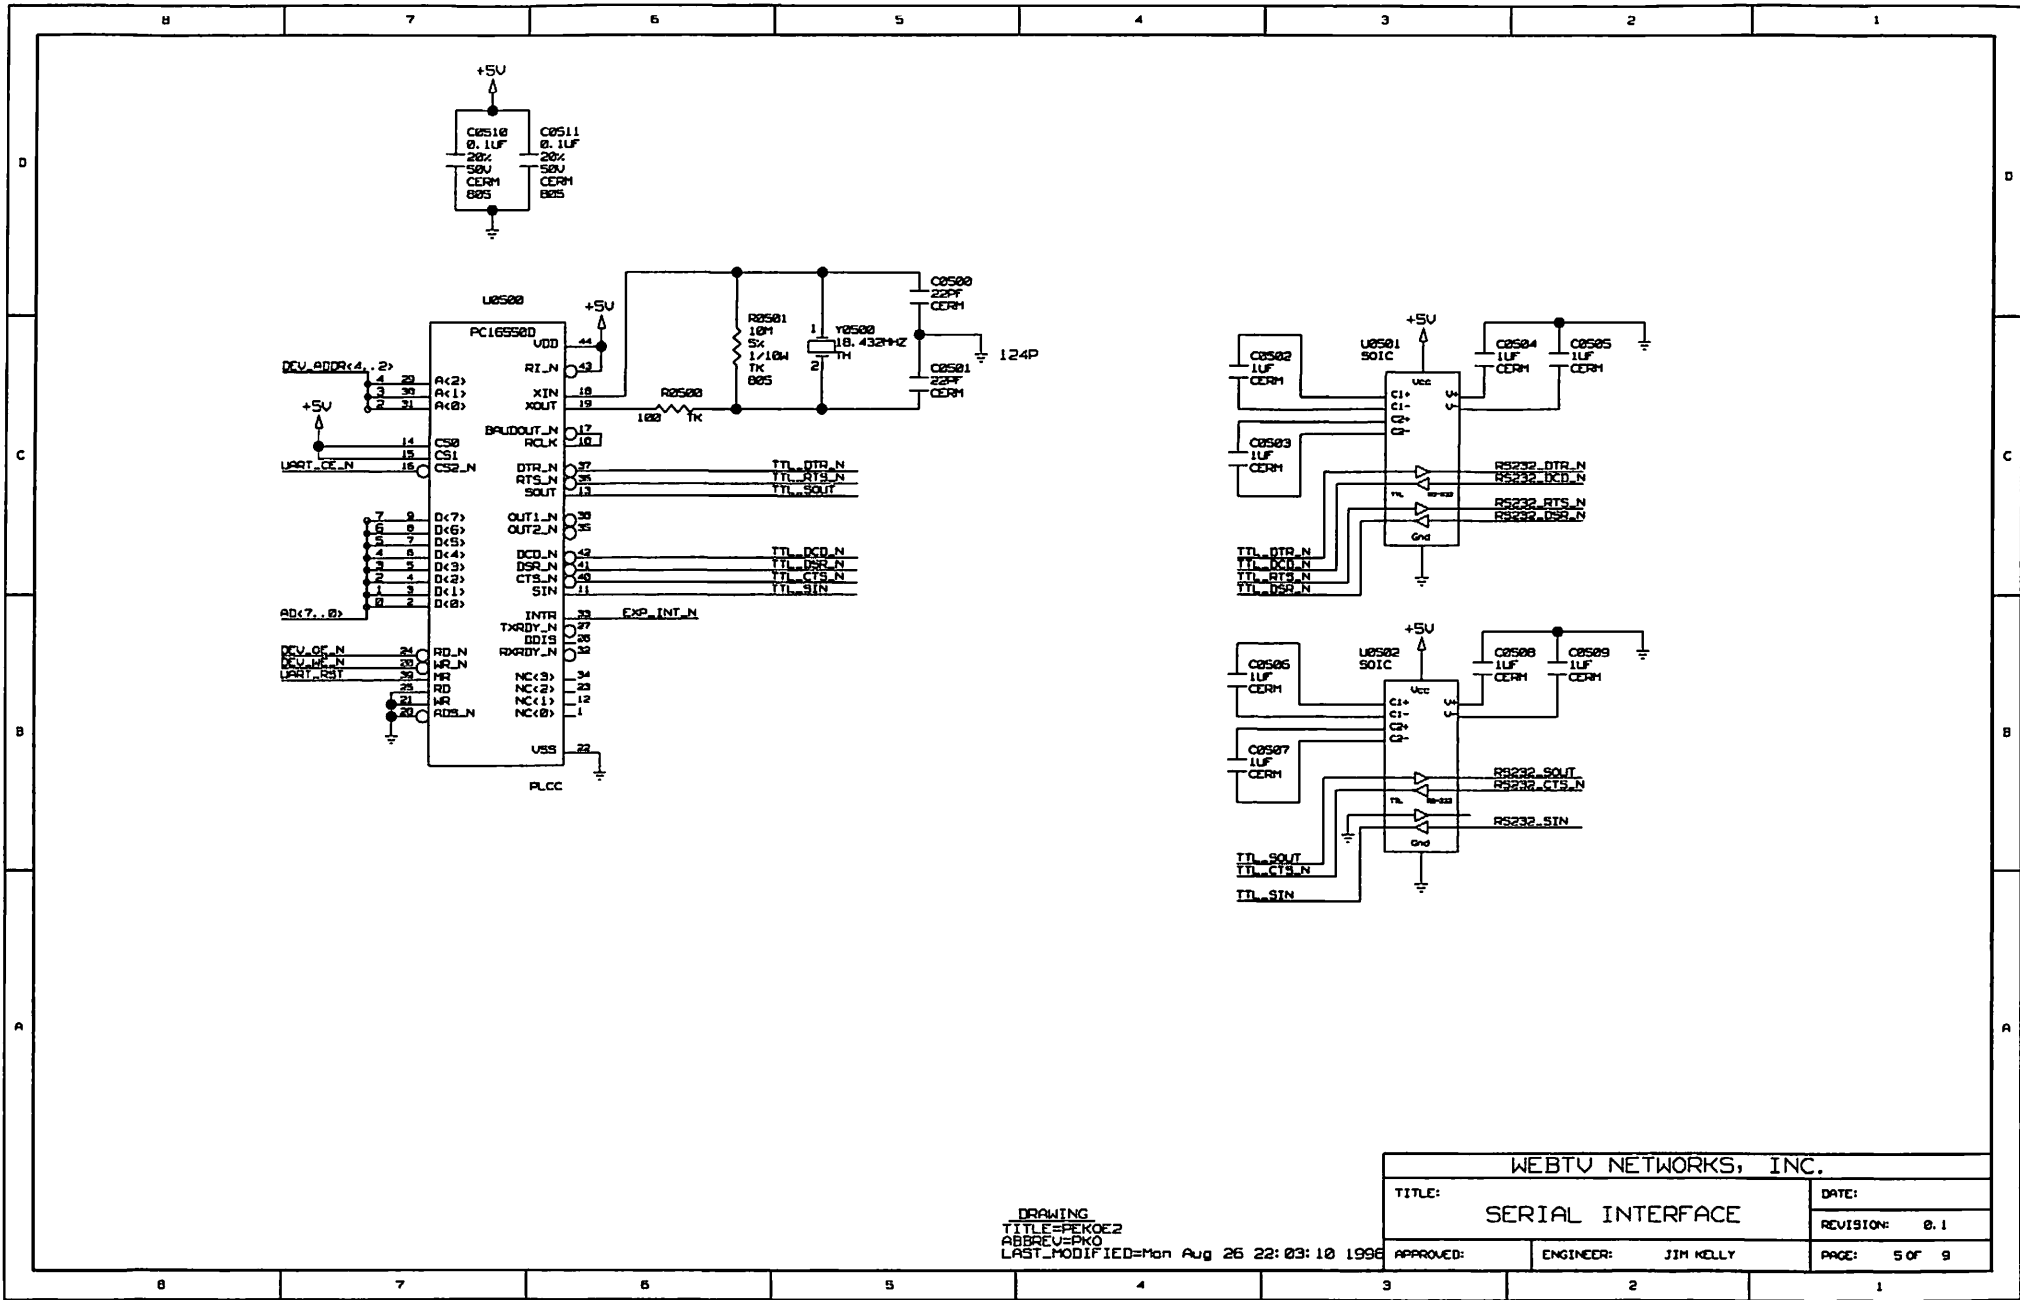

DRAWING
TITLE=PEK0E2
ABBREV=PKO
LAST_MODIFIED=Mon Aug 26 22:03:10 1996

WEBTV NETWORKS, INC.	
TITLE: SERIAL INTERFACE	DATE: REVISION: 0.1
APPROVED:	ENGINEER: JIM KELLY
	PAGE: 5 OF 9

COMPANY CONFIDENTIAL - DO NOT COPY