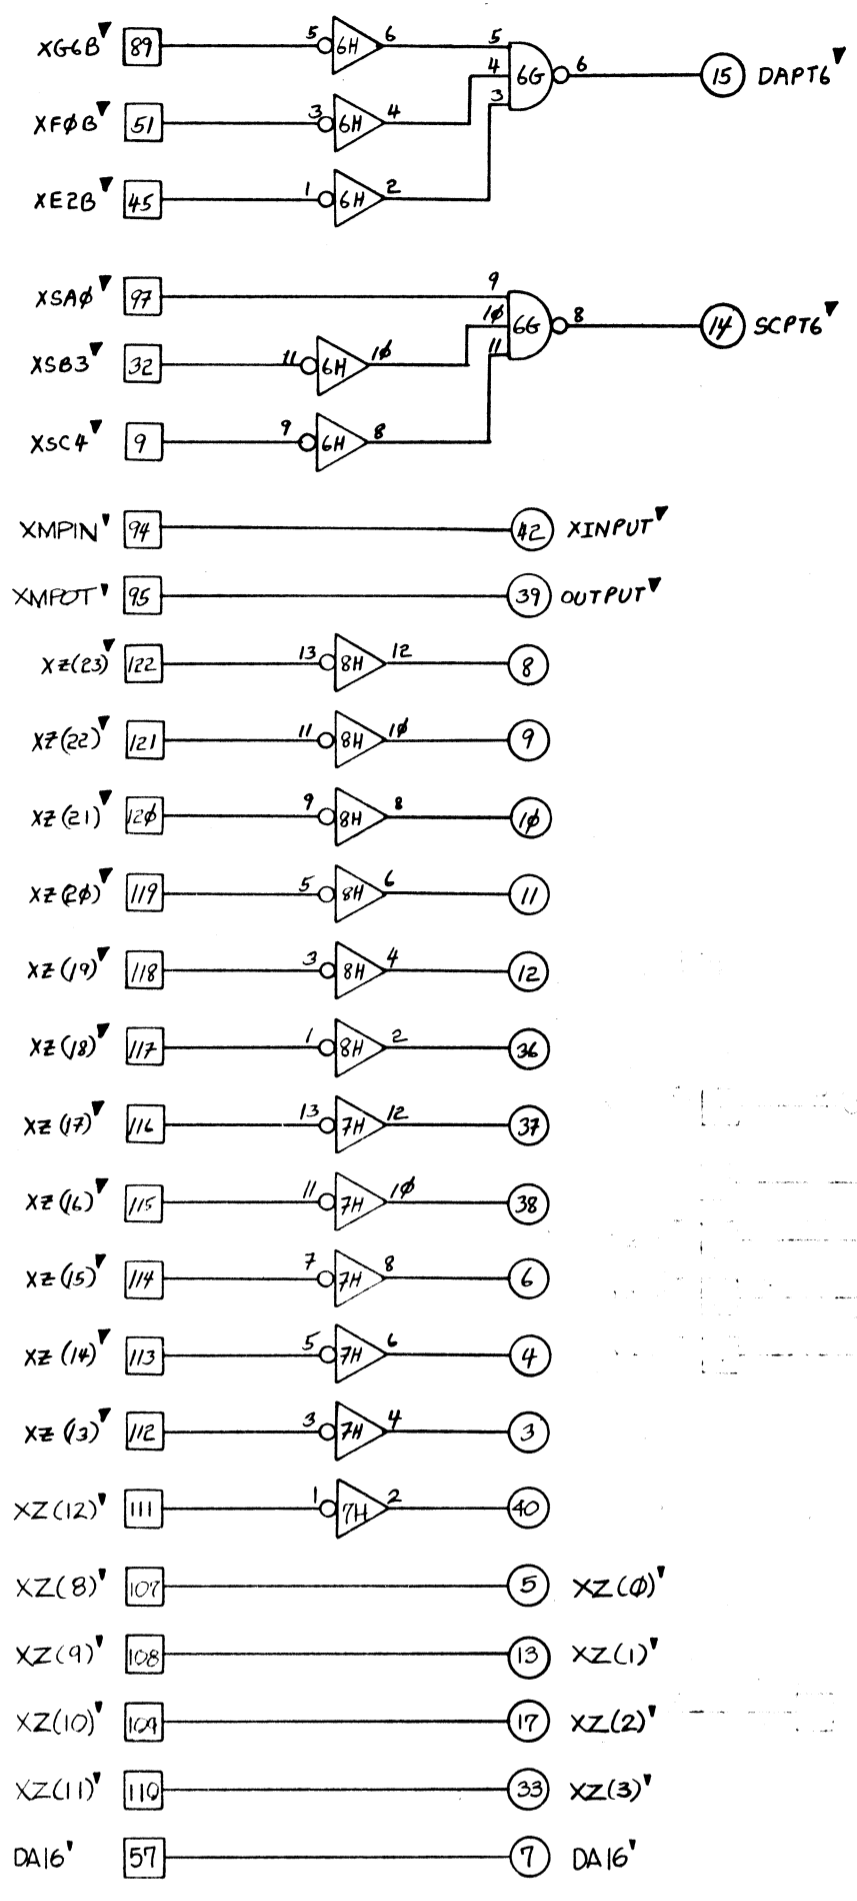

NOTE 3 PEEK 57 (7) DAIG

NOTES:

1. (i) = PIN NUMBER OF "PIGGY BACK" CONNECTOR.
2. ADDRESS = 1006
SCANNER = 1006
3. THIS LINE UNVERIFIED

REVISIONS 0 RELEASED LATEST REVISION 3/12/76	TITLE IMP INTERFACE PIGGY BACK
DESIGNED R. DECONNETTE	CHECKED M. MATSUJIMA
DRAWN M. MATSUJIMA	DATE 3/12/76
SCALE 1	SHEET 1
TOTAL SHEETS 1	FILE NO. L01075.0

NOTE 3

Lφ1φ75.φ	
The Alpha System BCC-500	
REVISION	DATE
1	8/6/74
IMP INTERFACE PIGGY BACK	
Lφ1φ75.φ	

- NOTES:
- ① = PIN NUMBER OF "PIGGY BACK" CONNECTOR.
 - ADDRESS = 100
SCANNER = 100
 - THIS LINE UNVERIFIED