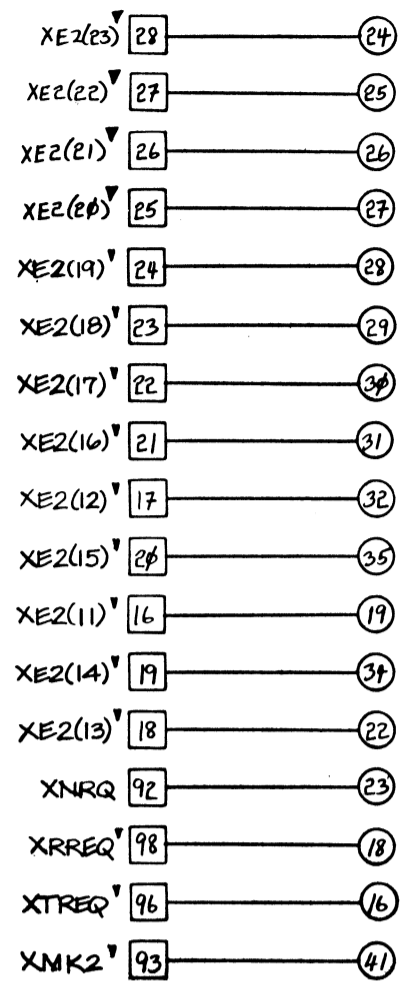

NOTE 3 PEEK 57 (7) DAIG

NOTES:

1. (i) = PIN NUMBER OF "PIGGY BACK" CONNECTOR.
2. ADDRESS = 1006
SCANNER = 1006
3. THIS LINE UNVERIFIED

REVISIONS 0 RELEASED LATEST REVISION 3/12/76	TITLE IMP INTERFACE PIGGY BACK
DESIGNED R. DECONNETTE	CHECKED M. MATSUJIMA
DRAWN M. MATSUJIMA	DATE 3/12/76
SCALE 1	SHEET 1
TOTAL SHEETS 1	FILE NO. L01075.0

NOTE 3

Lφ1φ75.φ	
The Alpha System BCC-500	
REVISION	DATE
1	8/6/74
IMP INTERFACE PIGGY BACK	
Lφ1φ75.φ	

- NOTES:
- ① = PIN NUMBER OF "PIGGY BACK" CONNECTOR.
 - ADDRESS = 100
SCANNER = 100
 - THIS LINE UNVERIFIED