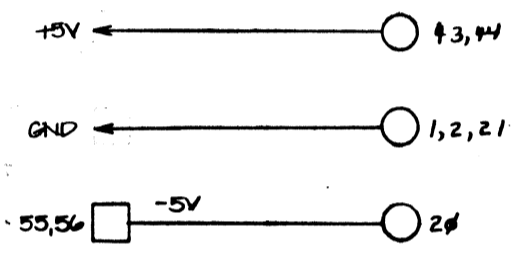

NOTE 3 PEEK 57 (7) DAIG

NOTES:

1. (i) = PIN NUMBER OF "PIGGY BACK" CONNECTOR.
2. ADDRESS = 1006
SCANNER = 1006
3. THIS LINE UNVERIFIED

REVISIONS 0 RELEASED LATEST REVISION 3/12/76	TITLE IMP INTERFACE PIGGY BACK
DESIGNED R. DECONNETTE	CHECKED M. MATSUJIMA
DRAWN M. MATSUJIMA	DATE 3/12/76
SCALE 1	SHEET 1
TOTAL SHEETS 1	FILE NO. L01075.0

NOTE 3

Lφ1φ75.φ	
The Alpha System BCC-500	
REVISION	DATE
1	8/6/74
IMP INTERFACE PIGGY BACK	
Lφ1φ75.φ	

- NOTES:
- ① = PIN NUMBER OF "PIGGY BACK" CONNECTOR.
 - ADDRESS = 100
SCANNER = 100
 - THIS LINE UNVERIFIED