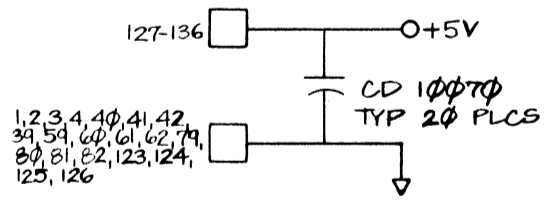

NOTE 3 PEEK 57 (7) DAIG

NOTES:

1. (i) = PIN NUMBER OF "PIGGY BACK" CONNECTOR.
2. ADDRESS = 1006
SCANNER = 1006
3. THIS LINE UNVERIFIED

REVISIONS 0 RELEASED LATEST REVISION 3/12/76	TITLE IMP INTERFACE PIGGY BACK
DESIGNED R. DECONNETTE	CHECKED M. MATSUJIMA
DRAWN M. MATSUJIMA	DATE 3/12/76
SCALE 1	SHEET 1
TOTAL SHEETS 1	FILE NO. L01075.0

NOTE 3

Lφ1φ75.φ	
The Alpha System BCC-500	
REVISION	DATE
1	8/6/74
IMP INTERFACE PIGGY BACK	
Lφ1φ75.φ	

- NOTES:
- ① = PIN NUMBER OF "PIGGY BACK" CONNECTOR.
 - ADDRESS = 100
SCANNER = 100
 - THIS LINE UNVERIFIED