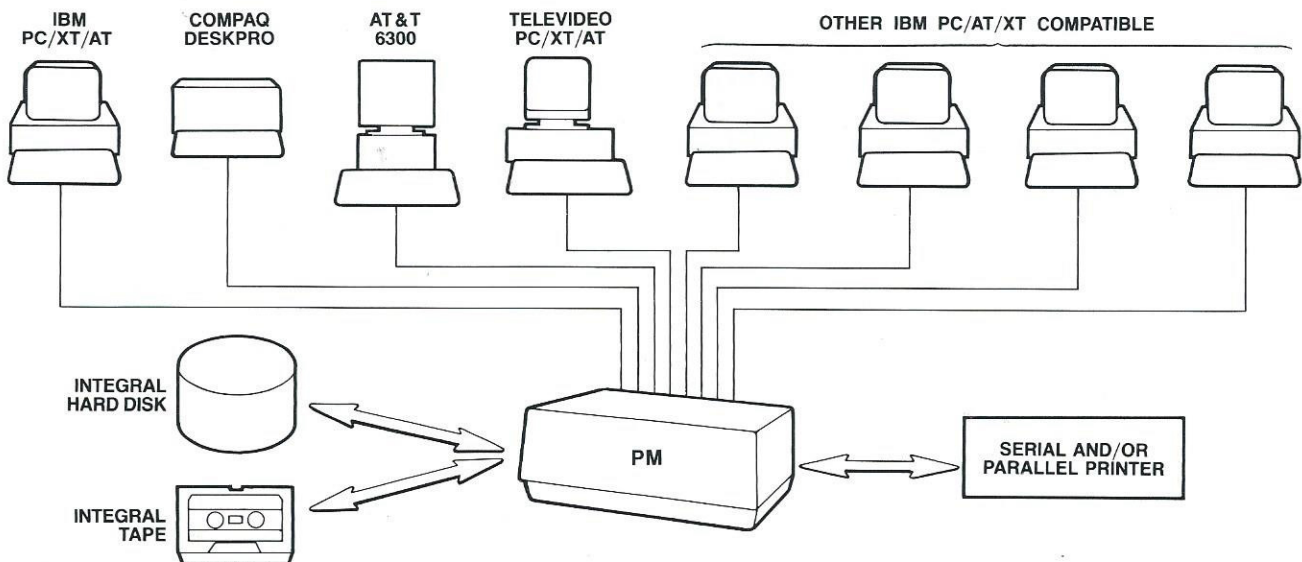

Distance Between Personal Mini and Connected Workstations

1000 feet using shielded, twisted pair cable
6000 feet using Optical Data Systems ODS214/215 fiber optics modem and duplex fiber cables

Power Requirements

US: 115 VAC (± 12 VAC)
International: 230 VAC (± 12 VAC)

Power Consumption

2 amp maximum at 115 VAC
1 amp maximum at 230 VAC

Start Current

1.8 amp at 115 VAC (US)
1.0 amp at 230 VAC (International)

Dimensions

Height: 7.25 inches (18.2 cm)
Width: 17.5 inches (43.8 cm)
Depth: 16.875 inches (42.0 cm)
Weight: 35 lbs. (net)
45 lbs. (shipping)

Composition

Injection-molded plastic

Environment

Operating temperature:
50 to 85 degrees Fahrenheit
10 to 30 degrees Celsius
Nonoperating temperature:
32 to 120 degrees Fahrenheit
0 to 50 degrees Celsius
Maximum humidity: 95% relative, non-condensing

The following trademarks appear in this publication: Intel, Intel Corp.; IBM, International Business Machines Corp.; MS-DOS, MicroSoft Corp.; Novell, Novell, Inc.; AT&T, American Telephone and Telegraph Inc.; Compaq and Deskpro, Compaq Computer Corp.; Centronics, Centronics Data Computer Corp.; Zilog, Zilog, Inc.; and TeleVideo, Personal Mini, InfoShare and logo, TeleVideo Systems Inc.

128369-00 Rev. B © TeleVideo 9/85 Printed in U.S.A.
To order packets of 100, use 128369-50 Rev. B.

Typical PM/16T-85 Configuration

Regional Sales Offices: California/Sunnyvale (408) 745-7760, California/Santa Ana (714) 476-0244, Georgia/Atlanta (404) 447-1231, Illinois/Chicago (312) 397-5400, Massachusetts/Boston (617) 890-3282, New York/New York (516) 496-4777, Texas/Dallas (214) 258-6776, Northern Europe/The Netherlands 011.31.2503.35444 Telex 84474615 (74615 TLVDO NL), United Kingdom 011.44.9905.6464 Telex 851858922 (858922 TELVID), Southern Europe/France 011.33.1.4687.34.40 Telex 842205191 (TVIVID 205191F), Latin America, Asia, Pacific/U.S.A. (408) 745-7760.

1170 Morse Avenue, P.O. Box 3568, Sunnyvale, CA 94088-3568. Toll free (800) 521-4897. Telex 4745041 TVISYS.