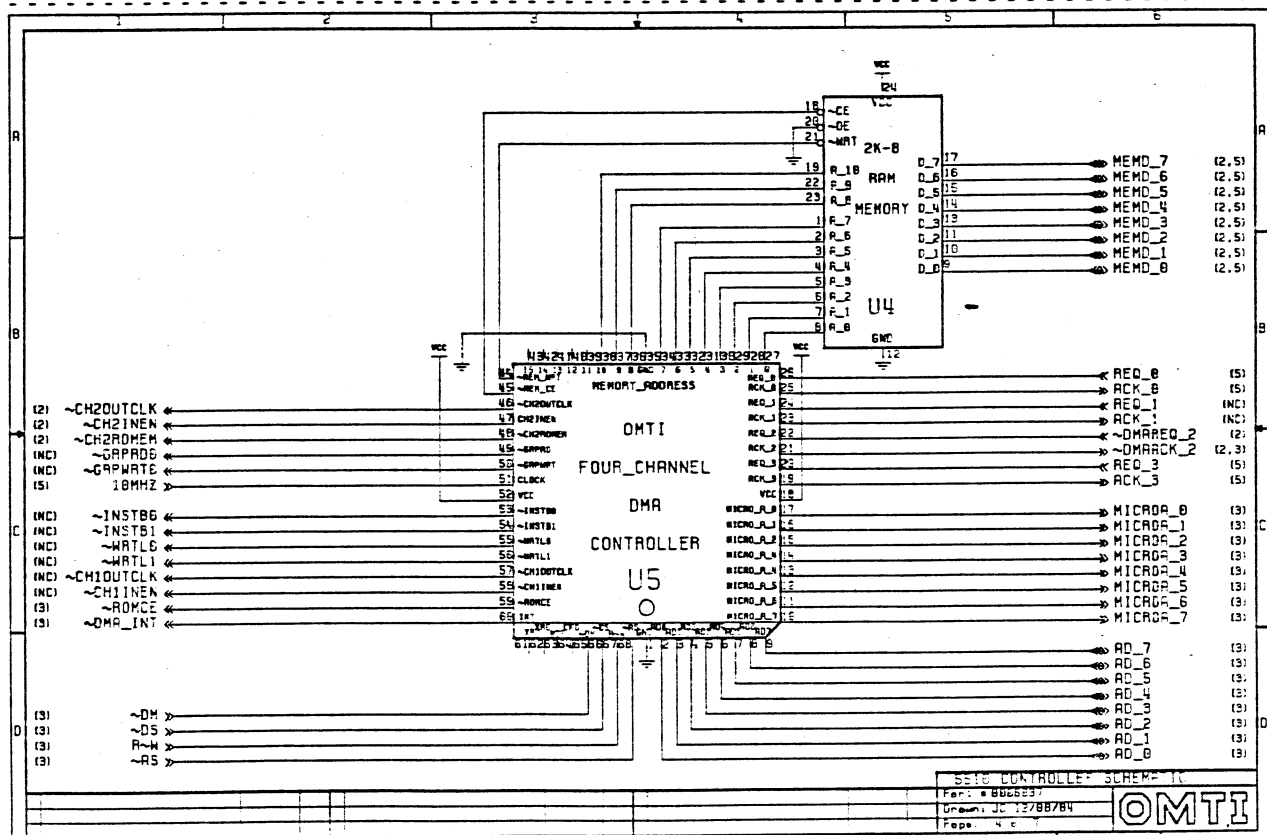

OMTI.5510 IBM PC

Job: V88.Z888.JEFFF.85518.SHEET3
 Enqueued: 1/24/1985 3:11 pm (pdt)
 Printed: 1/24/1985 3:14 pm (pdt)
 Magnification: 8.617879 (auto-scaled)

Job: V88.Z888.JEFFF.85518.SHEET2
 Enqueued: 1/24/1985 3:18 pm (pdt)
 Printed: 1/24/1985 3:12 pm (pdt)
 Magnification: 8.617879 (auto-scaled)

SSIE CONTROLLER SCHEMATIC
Part: 800637
Drawn: JC 12/88/84
Page: 5 of 7
OMTI

SSIE CONTROLLER SCHEMATIC
Part: 800637
Drawn: JC 12/88/84
Page: 4 of 7
OMTI