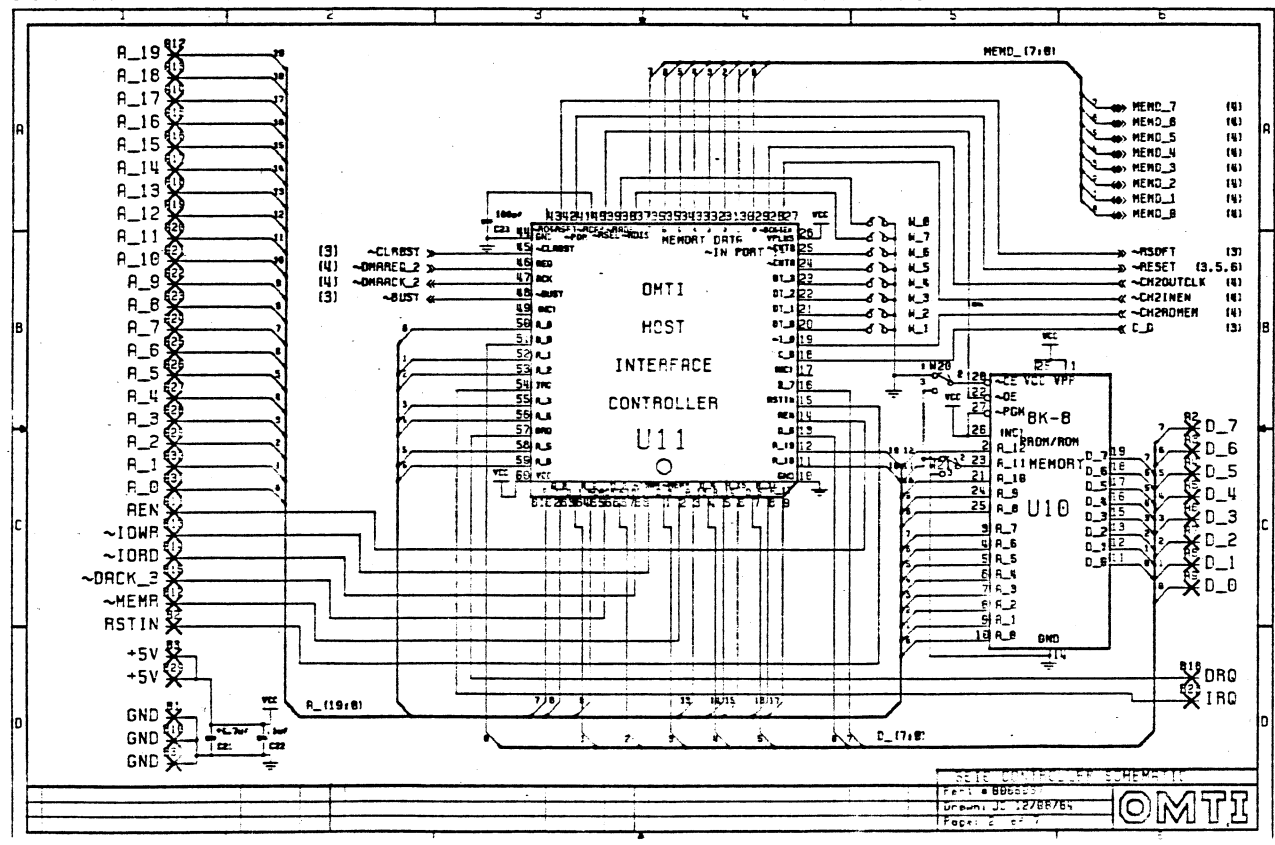

OMTI.5510 IBM PC

Job: V88.Z888.JEFFF.85518.SHEET3
 Enqueued: 1/24/1985 3:11 pm (pdt)
 Printed: 1/24/1985 3:14 pm (pdt)
 Magnification: 8.617879 (auto-scaled)

Job: V88.Z888.JEFFF.85518.SHEET2
 Enqueued: 1/24/1985 3:18 pm (pdt)
 Printed: 1/24/1985 3:12 pm (pdt)
 Magnification: 8.617879 (auto-scaled)

SSIE CONTROLLER SCHEMATIC
Part: 800637
Drawn: JC 12/88/84
Page: 5 of 7
OMTI

SSIE CONTROLLER SCHEMATIC
Part: 800637
Drawn: JC 12/88/84
Page: 4 of 7
OMTI