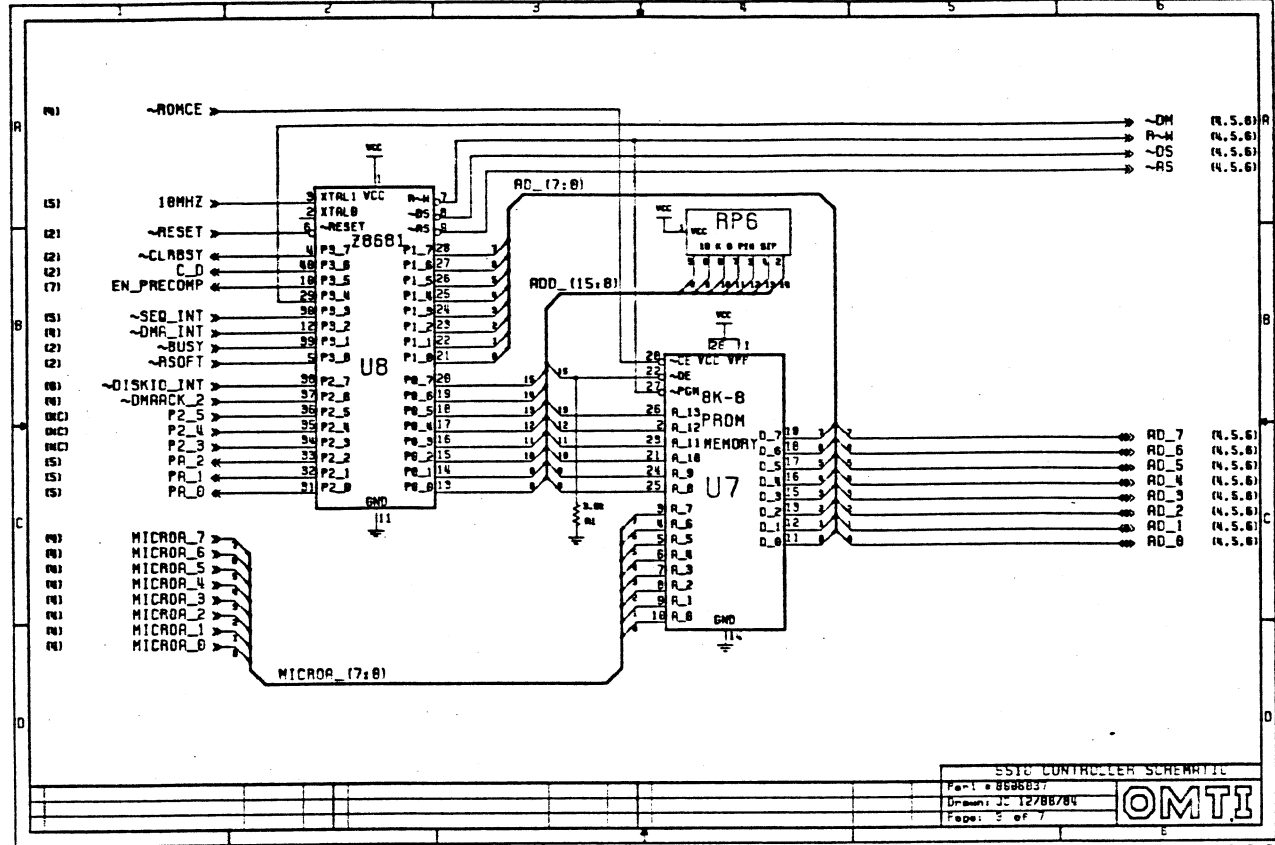

OMTI.5510 IBM PC

Job: V88.Z888.JEFFF.85518.SHEET3
 Enqueued: 1/24/1985 3:11 pm (pdt)
 Printed: 1/24/1985 3:14 pm (pdt)
 Magnification: 8.617879 (auto-scaled)

Job: V88.Z888.JEFFF.85518.SHEET2
 Enqueued: 1/24/1985 3:18 pm (pdt)
 Printed: 1/24/1985 3:12 pm (pdt)
 Magnification: 8.617879 (auto-scaled)

SSIE CONTROLLER SCHEMATIC
Part: 800637
Drawn: JC 12/88/84
Page: 5 of 7
OMTI

SSIE CONTROLLER SCHEMATIC
Part: 800637
Drawn: JC 12/88/84
Page: 4 of 7
OMTI