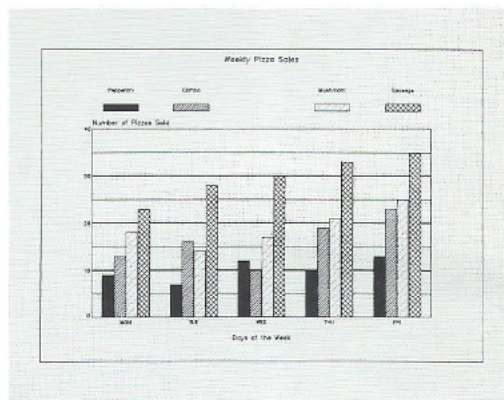

Series 100/Graphics also helps you produce eye-catching text charts with a variety of character sizes and fonts. Touch a pen type and write a word in red or blue for emphasis. You can even draw lines anywhere on the page!

With Series 100/Graphics almost anyone can create high quality graphics presentations quickly and easily.

Hardware Requirements

Below is a recommended system configuration. Consult your Hewlett-Packard dealer for other configurations.

- HP 150 Personal Computer with 256K memory (standard)
- MS™-DOS 2.0 Operating System (standard)
- Dual 3½-in. or 5¼-in. Flexible Disc Drives or Winchester Disc with Flexible Disc Backup
- Male-to-Male RS-232-C printer cable or HP-IB cable
- HP 7470 or HP 7475 Graphics Plotter, Option 1 (RS-232-C) or Option 2 (HP-IB)

Ordering Information

Order product number 45410A, suggested retail price — $300, from your local Hewlett-Packard dealer or HP sales office. Specify Option 650 (additional $25) if you wish to receive your software on a 5¼-inch disc rather than on the standard 3½-inch disc.

For Further Information

For further information on price and availability, contact your HP dealer, HP sales and service office, or call toll-free 800-FOR-HPPC.

Bar charts may be vertical or horizontal clustered; vertical or horizontal stacked. Line charts, scattergrams, pie charts, and text charts may also be produced.