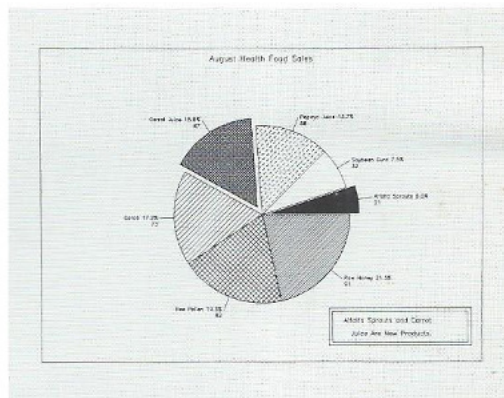

## Ordering Information

Order product number 45410A, suggested retail price — \$300, from your local Hewlett-Packard dealer or HP sales office. Specify Option 650 (additional \$25) if you wish to receive your software on a 5¼-inch disc rather than on the standard 3½-inch disc.

## For Further Information

For further information on price and availability, contact your HP dealer, HP sales and service office, or call toll-free 800-FOR-HPPC.

*Bar charts may be vertical or horizontal clustered; vertical or horizontal stacked. Line charts, scattergrams, pie charts, and text charts may also be produced.*