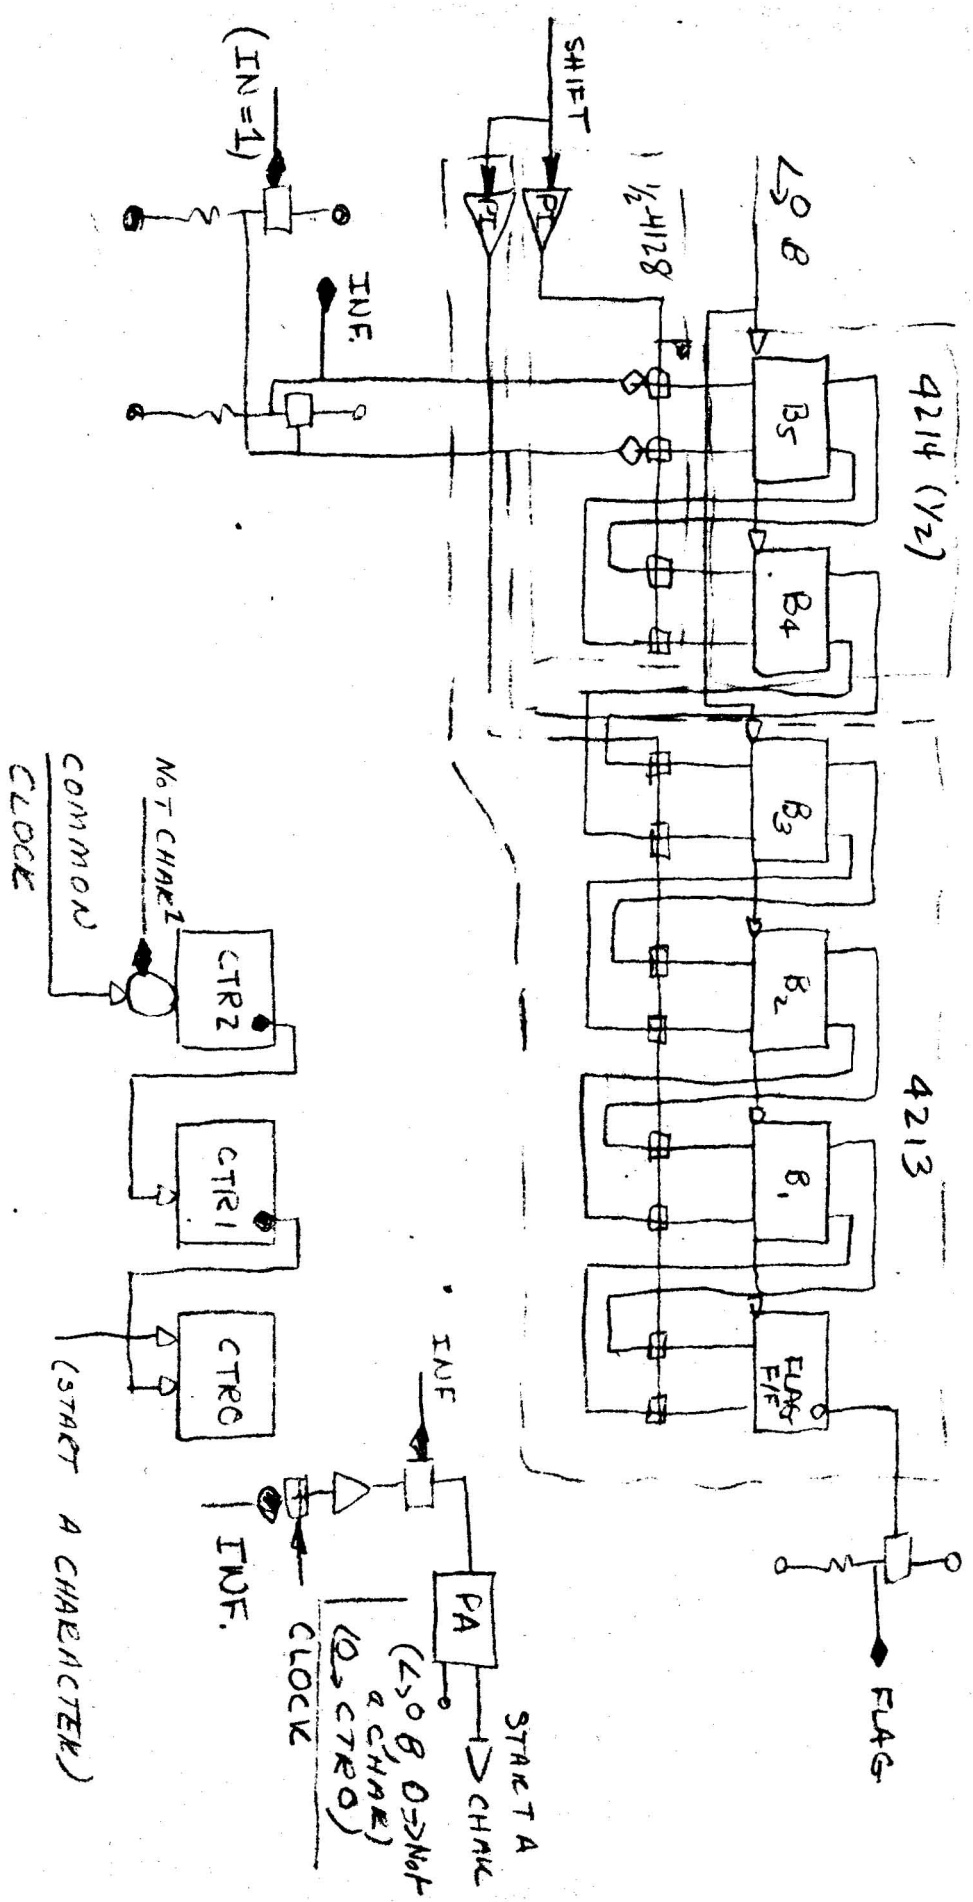

TELETYPE TESTING WITH PDP-1

COMMON TIMING TRANS	Trans
Com Tim, Rec	Rec
PS (741)	

COMMON CLOCK FOR RECEIVER

SINGLE BUFFER
RECEIVER
(INCOMING LINE UNIT)

- 421G
 - 421G
 - 421G
 - 1/2 - 4110
 - 1/2 - 4128
 - 2/3 - PA
 - 3/6 - 4106
- (1980 PA
COMMON T)
- 19-

(TX)