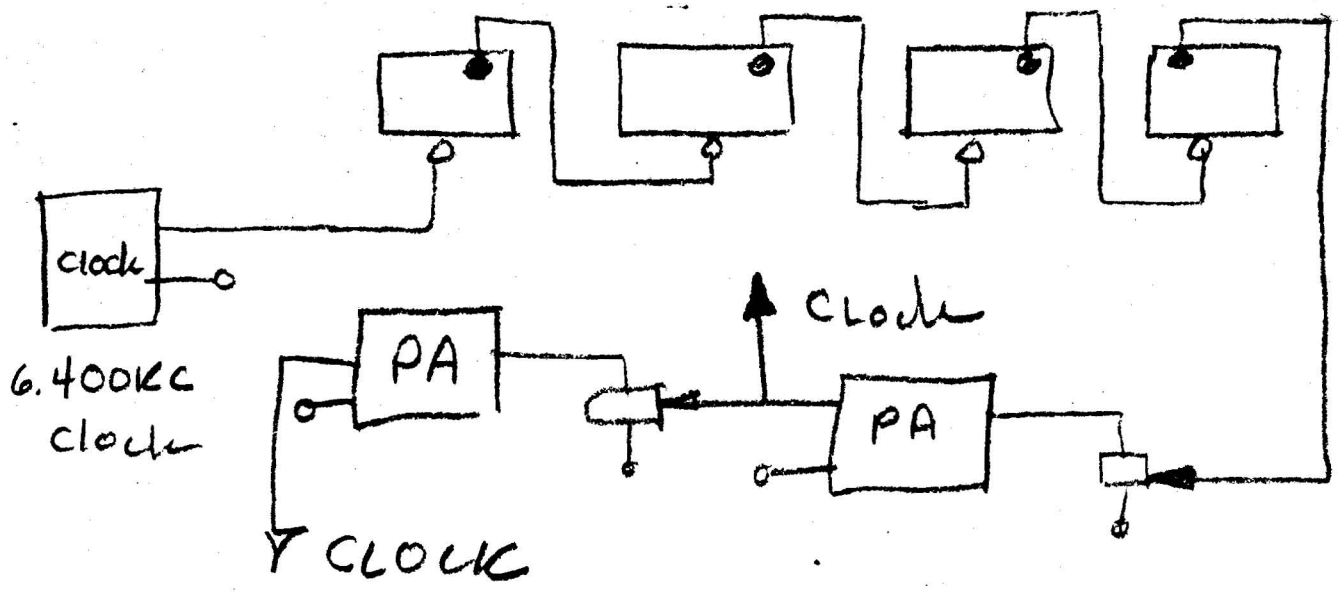

TELETYPE TESTING WITH PDP-1

COMMON TIMING TRANS	Trans
Com Tim, Rec	Rec
PS (741)	

COMMON CLOCK FOR RECEIVER

SINGLE BUFFER
RECEIVER
(INCOMING LINE UNIT)

- 421G
 - 421G
 - 421G
 - 1/2 - 4110
 - 1/2 - 4128
 - 2/3 - PA
 - 3/6 - 4106
- (1980 PA
COMMON T)
- 19-

(TX)