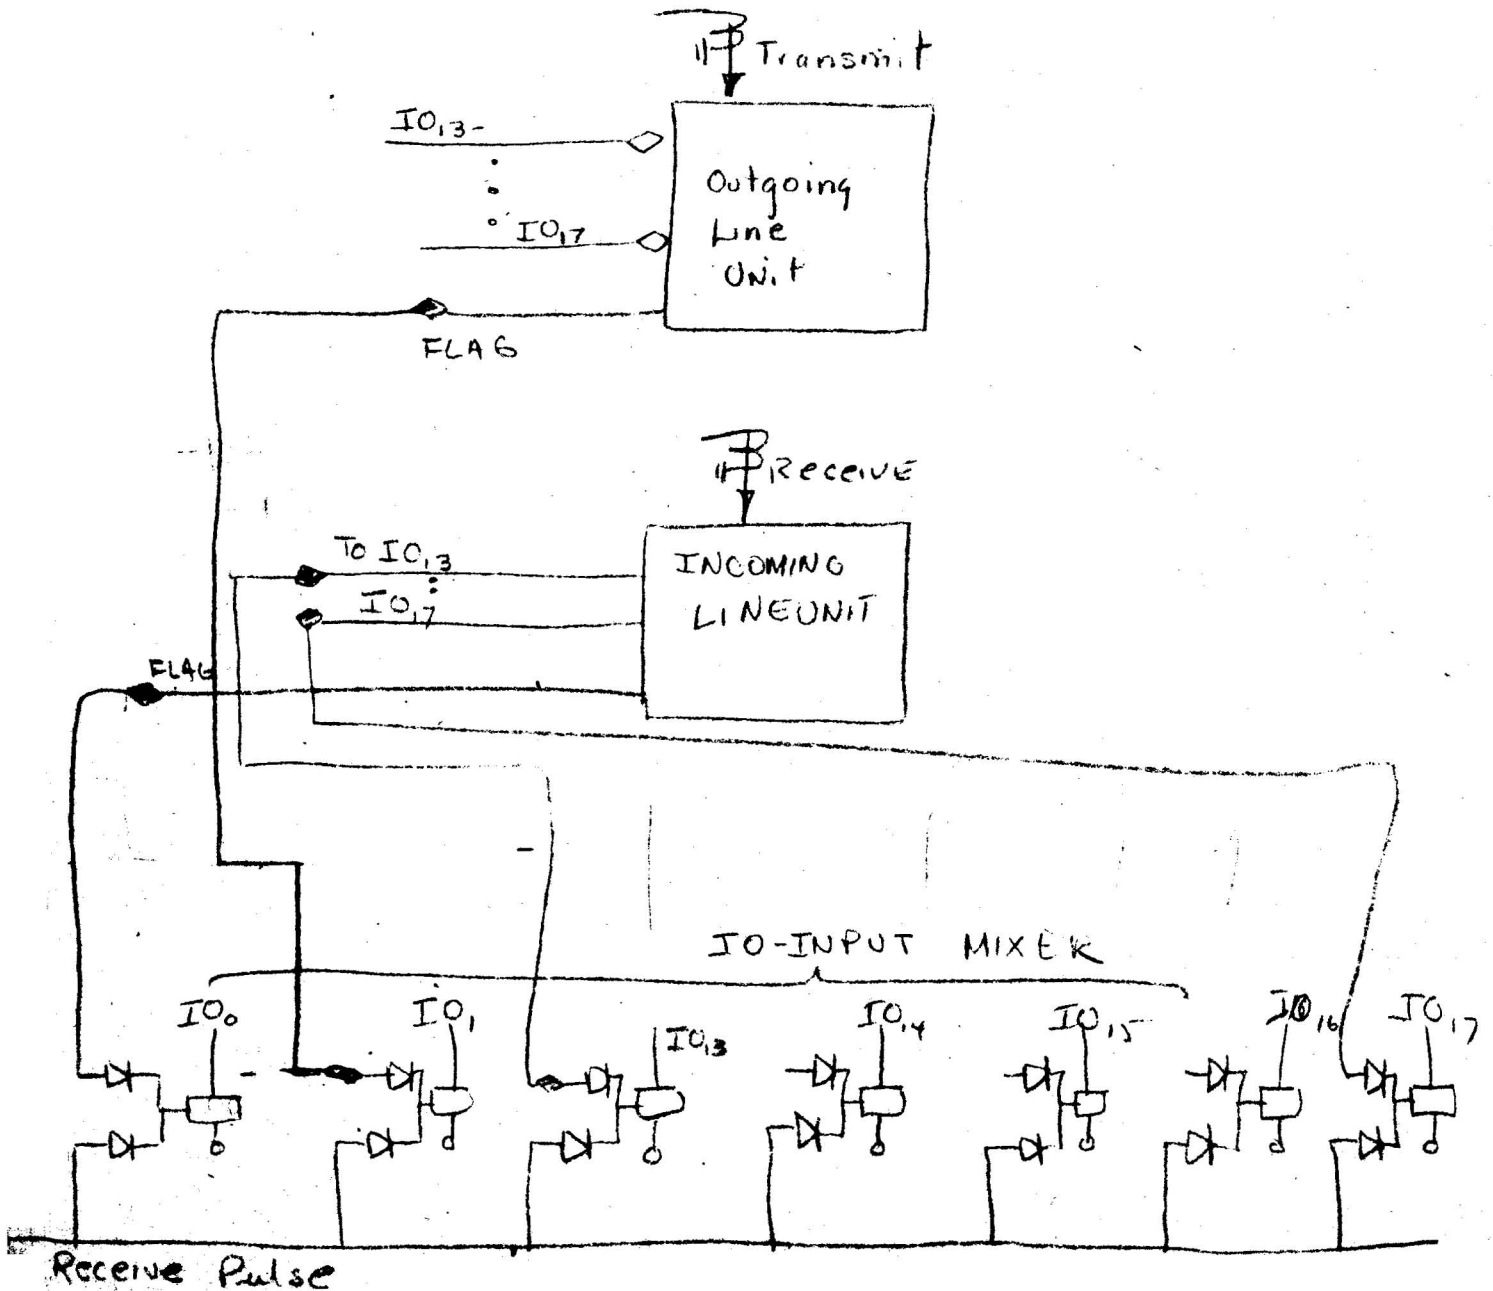

TELETYPE TESTING WITH PDP-1

COMMON TIMING TRANS	Trans
Com Tim, Rec	Rec
PS (741)	

COMMON CLOCK FOR RECEIVER

SINGLE BUFFER
RECEIVER
(INCOMING LINE UNIT)

- 421G
 - 421G
 - 421G
 - 1/2 - 4110
 - 1/2 - 4128
 - 2/3 - PA
 - 3/6 - 4106
- (1980 PA
COMMON T)
- 19-

(TX)