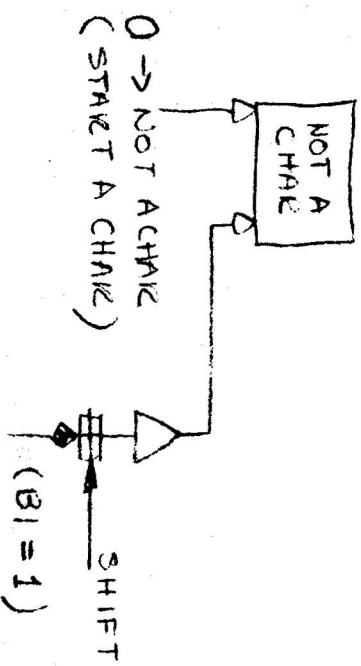

TELETYPE TESTING WITH PDP-1

COMMON TIMING TRANS	Trans
Com Tim, Rec	Rec
PS (741)	

COMMON CLOCK FOR RECEIVER

SINGLE BUFFER
RECEIVER
(INCOMING LINE UNIT)

- 421G
 - 421G
 - 421G
 - 1/2 - 4110
 - 1/2 - 4128
 - 2/3 - PA
 - 3/6 - 4106
- (1980 PA
COMMON T)
- 19-