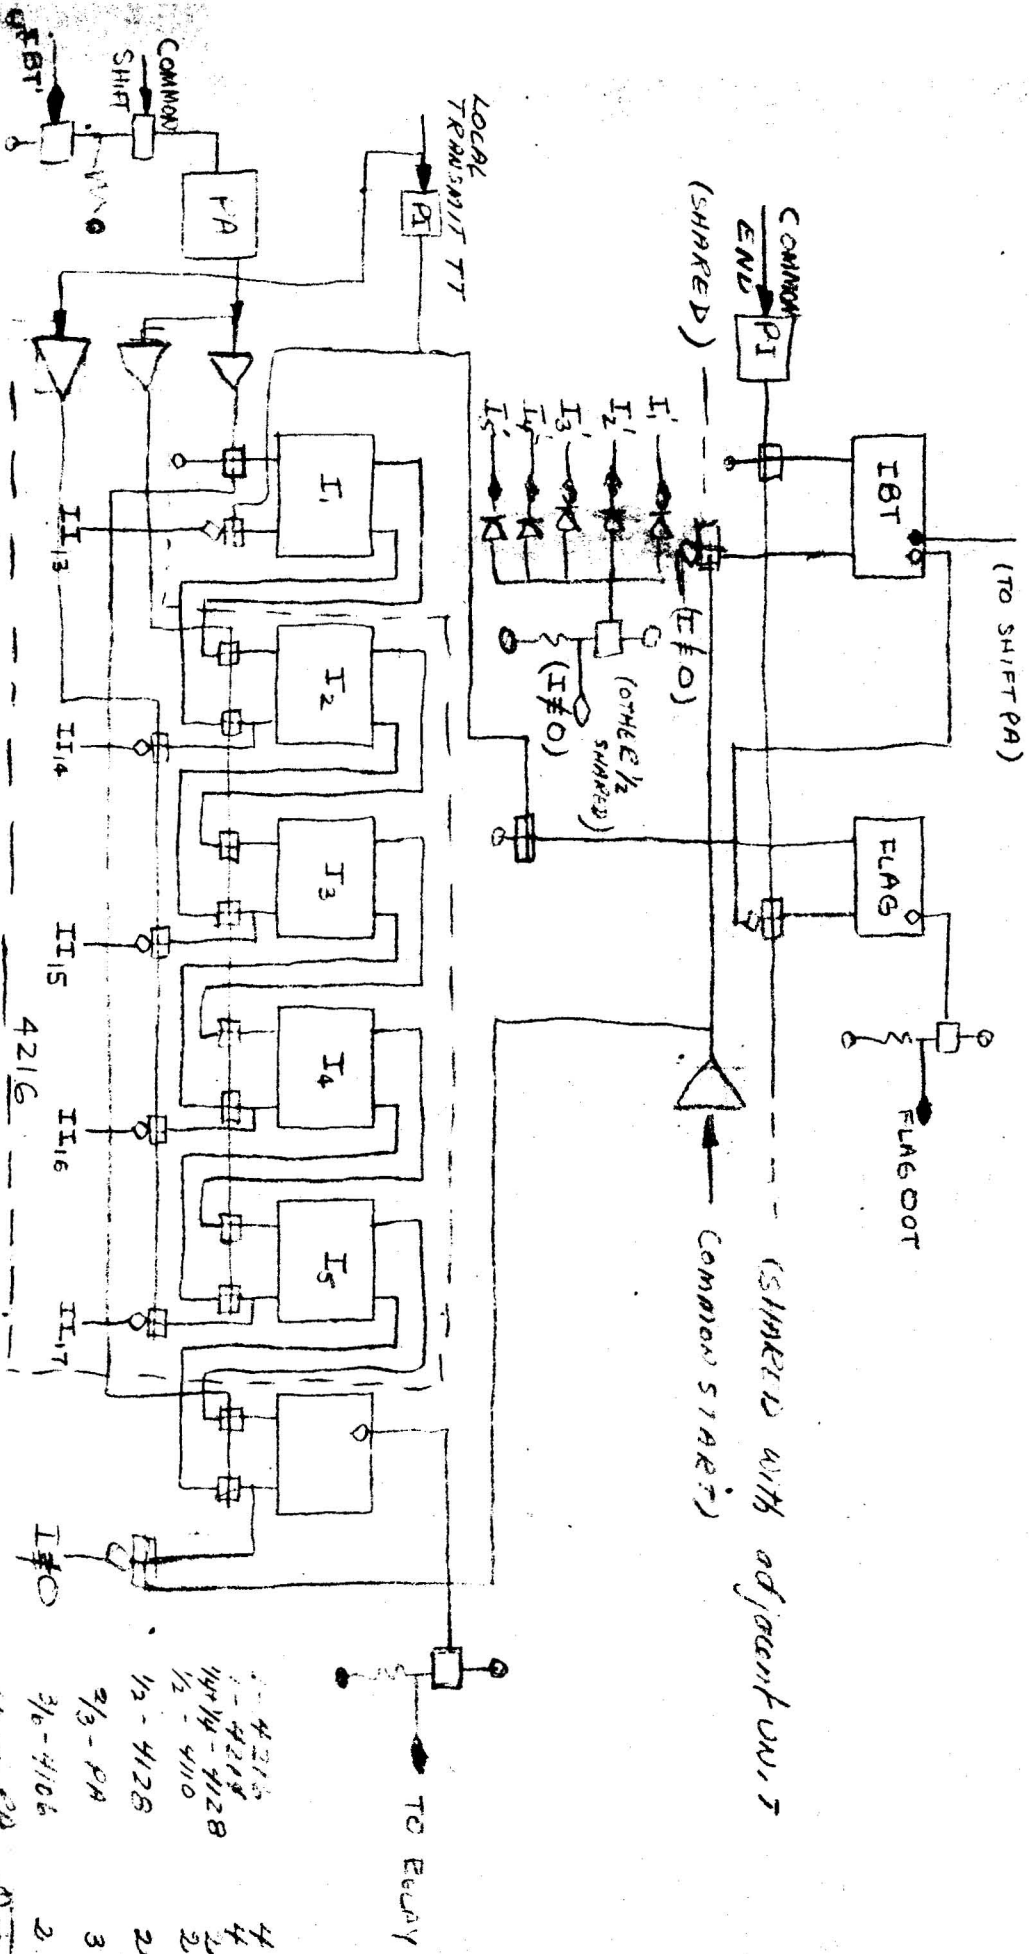

TELETYPE TESTING WITH PDP-1

COMMON TIMING TRANS	Trans
Com Tim, Rec	Rec
PS (741)	

COMMON CLOCK FOR RECEIVER

SINGLE BUFFER
RECEIVER
(INCOMING LINE UNIT)

- 421G
 - 421G
 - 421G
 - 1/2 - 4110
 - 1/2 - 4128
 - 2/3 - PA
 - 3/6 - 4106
- (1980 PA
COMMON T)
- 19-

(TX)