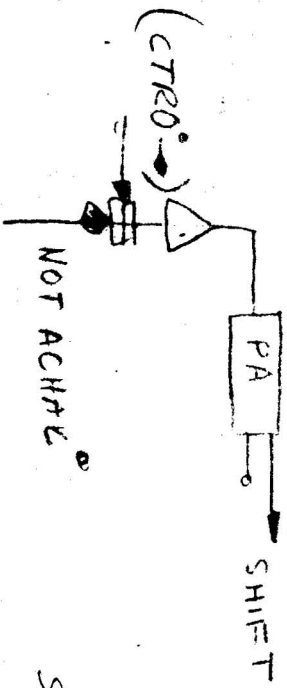

TELETYPE TESTING WITH PDP-1

COMMON TIMING TRANS	Trans
Com Tim, Rec	Rec
PS (741)	

COMMON CLOCK FOR RECEIVER

SINGLE BUFFER
RECEIVER
(INCOMING LINE UNIT)

- 421G
 - 421G
 - 421G
 - 1/2 - 4110
 - 1/2 - 4128
 - 2/3 - PA
 - 3/6 - 4106
- (1980 PA
COMMON T)
- 19-