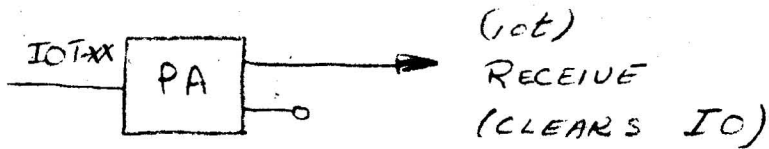

TELETYPE TESTING WITH PDP-1

COMMON TIMING TRANS	Trans
Com Tim, Rec	Rec
PS (741)	

COMMON CLOCK FOR RECEIVER

SINGLE BUFFER
RECEIVER
(INCOMING LINE UNIT)

- 421G
 - 421G
 - 421G
 - 1/2 - 4110
 - 1/2 - 4128
 - 2/3 - PA
 - 3/6 - 4106
- (1980 PA
COMMON T)
- 19-